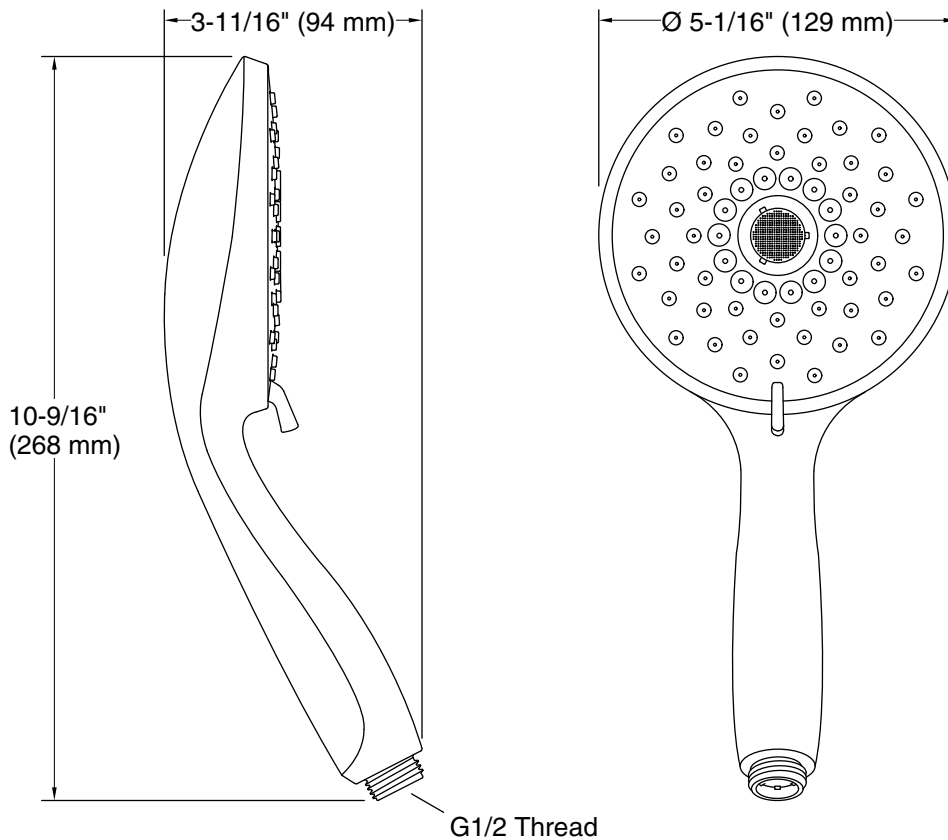

Technical Information

All product dimensions are nominal.

Handshower:

Rated maximum flow: 2.5 gal/min (9.5 l/min)

Notes

Install this product according to the installation instructions.

Plumbing codes require an atmospheric vacuum breaker (such as Kohler Model K-9660) be installed in-line with handshowers. Please consult with local plumbing officials.

ADA, OBC, CSA B651 compliant when installed to the specific requirements of these regulations.