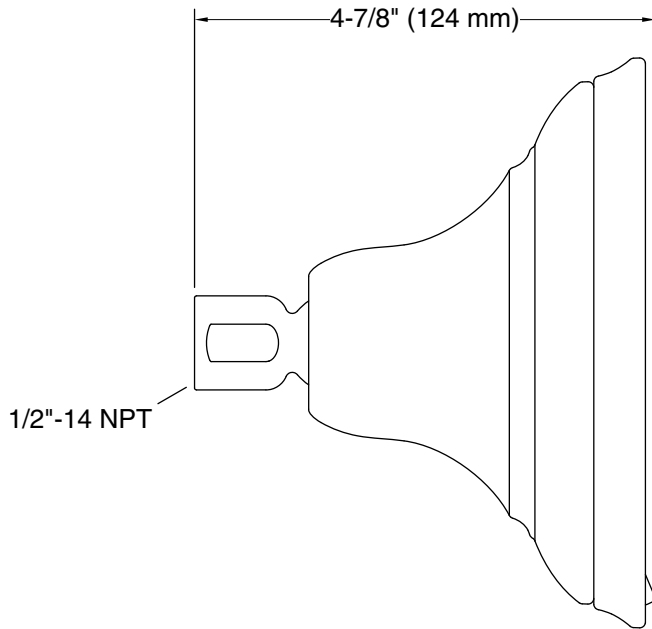

Features

- Multifunction showerhead and handshower each have advanced spray engines to provide three experiences: full coverage, pulsating massage, and silk spray
- Full coverage spray produces an encompassing spray ideal for everyday use
- Pulsating massage spray targets sore muscles to ease away aches and pains
- Silk spray releases a dense, luxurious spray ideal for rinsing
- Thumb tab allows for a smooth transition between sprays
- MasterClean™ sprayface features an easy-to-clean surface that withstands mineral buildup and maximizes spray performance
- 1.75 gpm (6.6 lpm) flow rate.
- Coordinates with Bancroft and Devonshire faucets and accessories
- This product can help a building earn Water Efficiency points in LEED® Green Building Rating System

Material

- KOHLER® finishes resist corrosion and tarnishing

Installation

- Shower arm and flange sold separately
- 1/2"-14 NPT connection.
- Wall-mount

Recommended Products/Accessories

K-7397 Shower Arm and Flange
K-7395 Shower Arm and Flange
K-23723 Faucet cleaner

Technical Information

All product dimensions are nominal.

Handshower:

Rated maximum flow: 1.75 gal/min (6.6 l/min)

Showerhead/Body Spray:

Rated maximum flow: 1.75 gal/min (6.6 l/min)

Notes

Install this product according to the installation instructions.