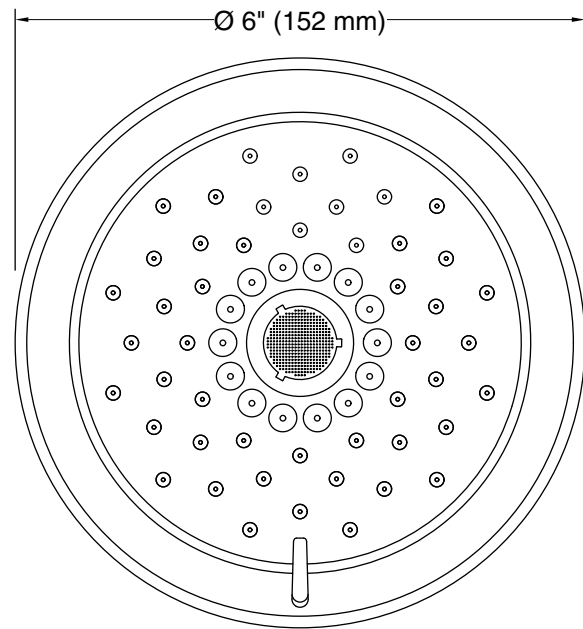

Features

- Multifunction showerhead and handshower each have advanced spray engines to provide three experiences: full coverage, pulsating massage, and silk spray
- Full coverage spray produces an encompassing spray ideal for everyday use
- Pulsating massage spray targets sore muscles to ease away aches and pains
- Silk spray releases a dense, luxurious spray ideal for rinsing
- Thumb tab allows for a smooth transition between sprays
- MasterClean™ sprayface features an easy-to-clean surface that withstands mineral buildup and maximizes spray performance
- 1.75 gpm (6.6 lpm) flow rate.
- Coordinates with Bancroft and Devonshire faucets and accessories
- This product can help a building earn Water Efficiency points in LEED® Green Building Rating System

Material

- KOHLER® finishes resist corrosion and tarnishing

Installation

- Shower arm and flange sold separately
- 1/2"-14 NPT connection.
- Wall-mount

Recommended Products/Accessories

K-7397 Shower Arm and Flange
K-7395 Shower Arm and Flange
K-23723 Faucet cleaner

Technical Information

All product dimensions are nominal.

Handshower:

Rated maximum flow: 1.75 gal/min (6.6 l/min)

Showerhead/Body Spray:

Rated maximum flow: 1.75 gal/min (6.6 l/min)

Notes

Install this product according to the installation instructions.