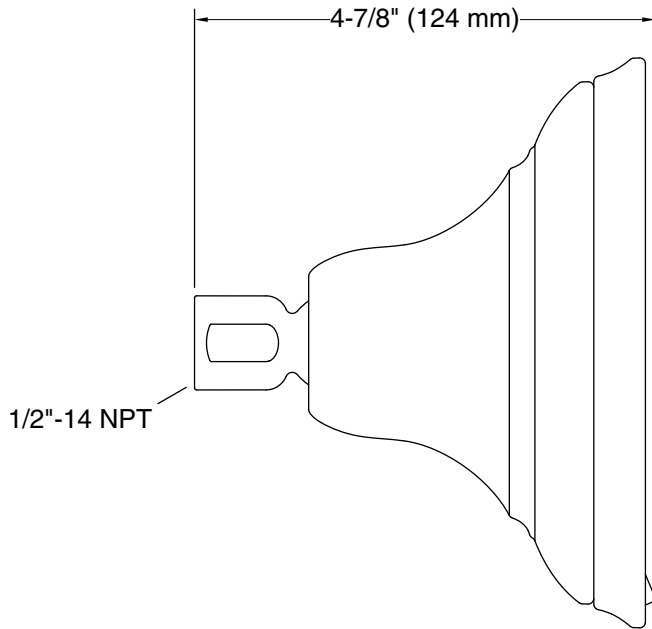

Technical Information

All product dimensions are nominal.

Handshower:

Rated maximum flow: 2.5 gal/min (9.5 l/min)

Showerhead/Body Spray:

Rated maximum flow: 2.5 gal/min (9.5 l/min)

Notes

Install this product according to the installation instructions.