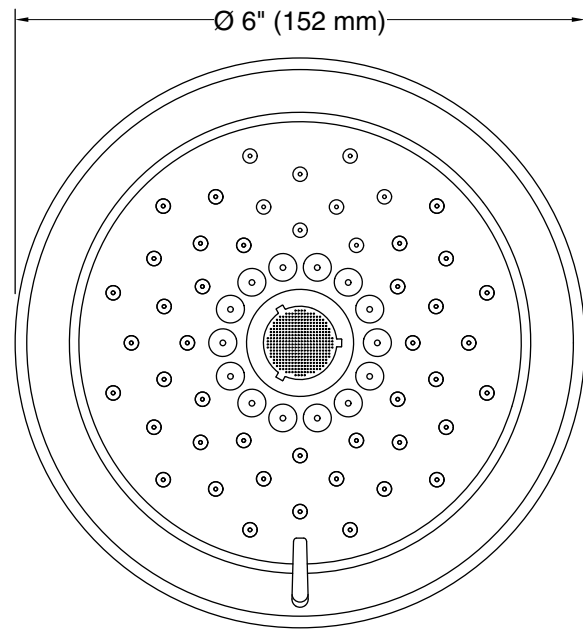

Technical Information

All product dimensions are nominal.

Handshower:

Rated maximum flow: 2.5 gal/min (9.5 l/min)

Showerhead/Body Spray:

Rated maximum flow: 2.5 gal/min (9.5 l/min)

Notes

Install this product according to the installation instructions.