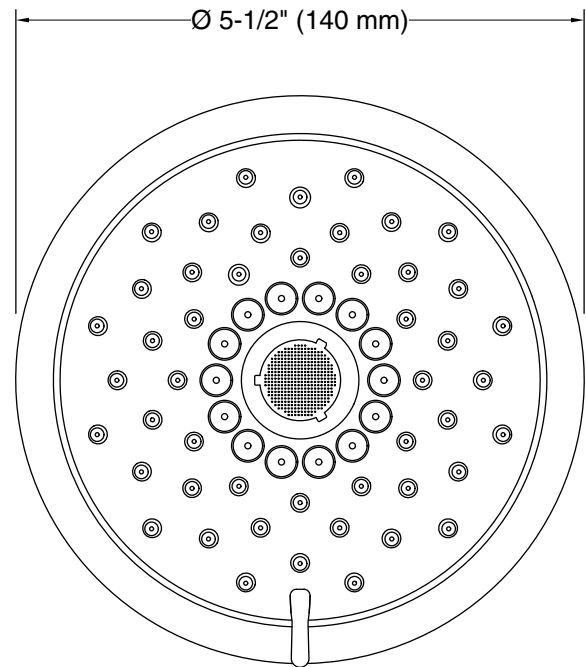

### Installation

- Shower arm and flange sold separately
- 1/2"-14 NPT connection.
- Wall-mount

### Technical Information

All product dimensions are nominal.