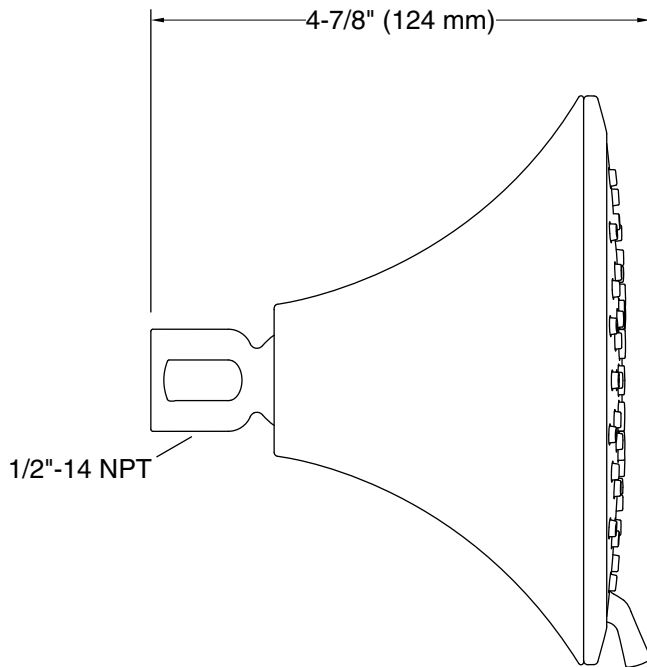

### Installation

- Shower arm and flange sold separately
- 1/2"-14 NPT connection.
- Wall-mount

### Technical Information

All product dimensions are nominal.