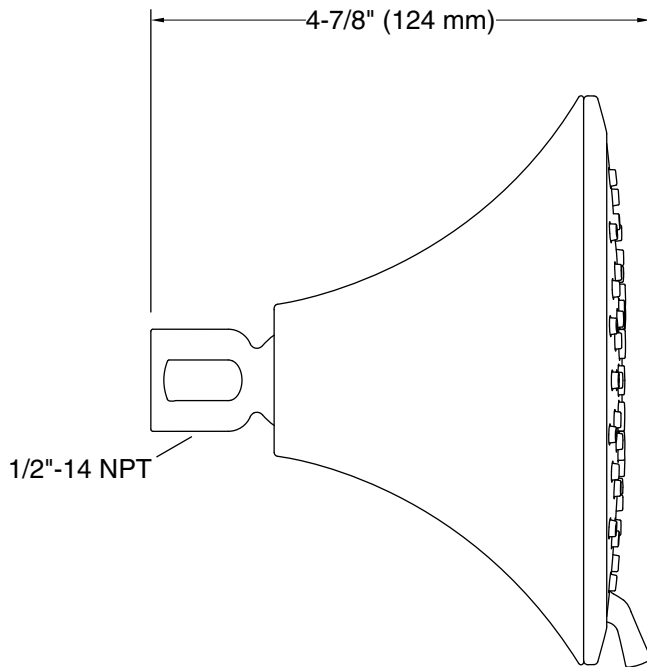

Color tiles intended for reference only.

Color	Code	Description
	CP	Polished Chrome
	BN	Vibrant® Brushed Nickel

Technical Information

All product dimensions are nominal.

Handshower:

Rated maximum flow: 2.5 gal/min (9.5 l/min)