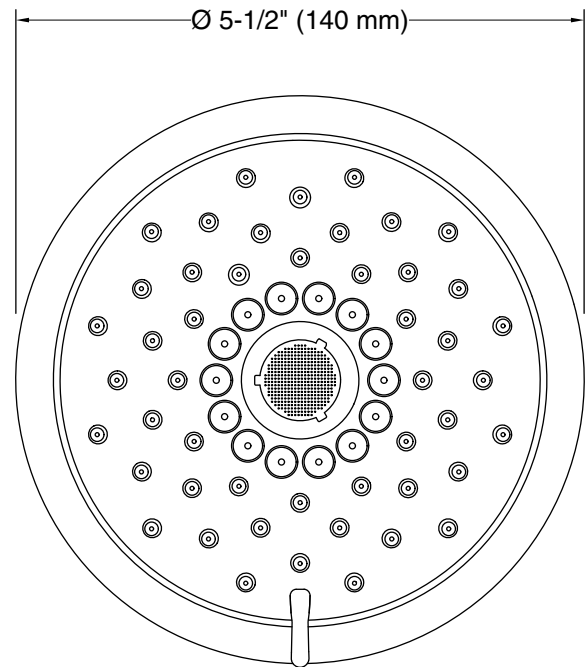

Features

- Multifunction showerhead and handshower each have advanced spray engines to provide three experiences: full coverage, pulsating massage, and silk spray
- Full coverage spray produces an encompassing spray ideal for everyday use
- Pulsating massage spray targets sore muscles to ease away aches and pains
- Silk spray releases a dense, luxurious spray ideal for rinsing
- Thumb tab allows for a smooth transition between sprays
- MasterClean™ sprayface features an easy-to-clean surface that withstands mineral buildup and maximizes spray performance
- 2.5 gpm (9.5 lpm) maximum flow rate
- Coordinates with Forte®, Alteo®, and Refinia® faucets and accessories

Material

- KOHLER® finishes resist corrosion and tarnishing

Installation

- Shower arm and flange sold separately
- 1/2"-14 NPT connection.
- Wall-mount

Recommended Products/Accessories

K-23723 Faucet cleaner

Color tiles intended for reference only.

Color	Code	Description
	CP	Polished Chrome
	BN	Vibrant® Brushed Nickel

Technical Information

All product dimensions are nominal.

Handshower:

Rated maximum flow: 2.5 gal/min (9.5 l/min)

Showerhead/Body Spray:

Rated maximum flow: 2.5 gal/min (9.5 l/min)

Notes

Install this product according to the installation instructions.