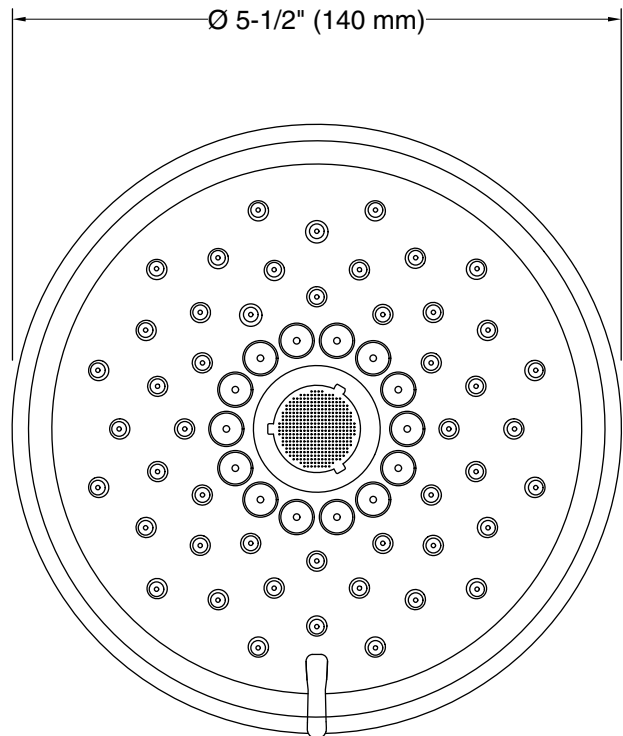

Features

- Multifunction showerhead and handshower each have advanced spray engines to provide three experiences: full coverage, pulsating massage, and silk spray
- Full coverage spray produces an encompassing spray ideal for everyday use
- Pulsating massage spray targets sore muscles to ease away aches and pains
- Silk spray releases a dense, luxurious spray ideal for rinsing
- Thumb tab allows for a smooth transition between sprays
- MasterClean™ sprayface features an easy-to-clean surface that withstands mineral buildup and maximizes spray performance
- 1.75 gpm (6.6 lpm) flow rate.
- Coordinates with Purist®, Stillness®, and Composed® faucets and accessories
- This product can help a building earn Water Efficiency points in LEED® Green Building Rating System

Material

- KOHLER® finishes resist corrosion and tarnishing

Installation

- Shower arm and flange sold separately
- 1/2"-14 NPT connection.
- Wall-mount

Recommended Products/Accessories

K-7397 Shower Arm and Flange
 K-7395 Shower Arm and Flange
 K-933 Shower Arm and Flange
 K-23723 Faucet cleaner

Technical Information

All product dimensions are nominal.

Handshower:

Rated maximum flow: 1.75 gal/min (6.6 l/min)

Showerhead/Body Spray:

Rated maximum flow: 1.75 gal/min (6.6 l/min)

Notes

Install this product according to the installation instructions.