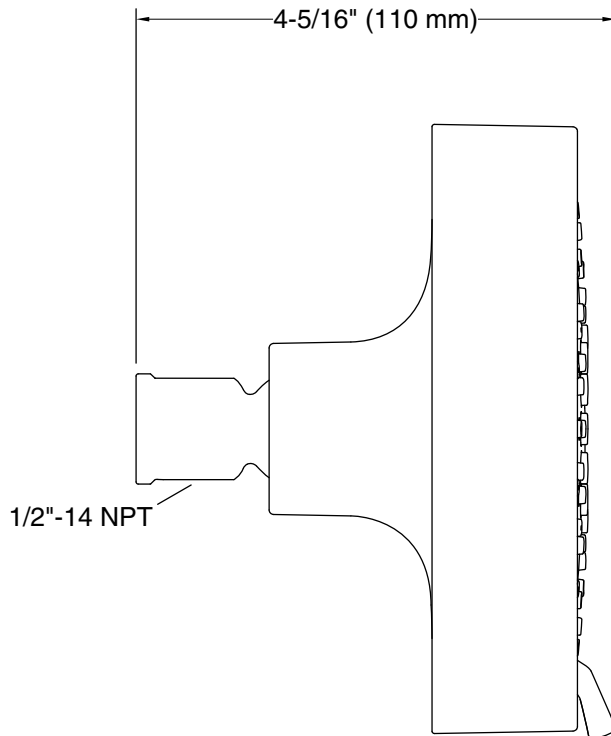

Material

- KOHLER® finishes resist corrosion and tarnishing

Installation

- Shower arm and flange sold separately
- 1/2"-14 NPT connection.
- Wall-mount

Recommended Products/Accessories

K-7397 Shower Arm and Flange
 K-7395 Shower Arm and Flange
 K-933 Shower Arm and Flange
 K-23723 Faucet cleaner

Technical Information

All product dimensions are nominal.

Handshower:

Rated maximum flow: 1.75 gal/min (6.6 l/min)

Showerhead/Body Spray:

Rated maximum flow: 1.75 gal/min (6.6 l/min)

Notes

Install this product according to the installation instructions.