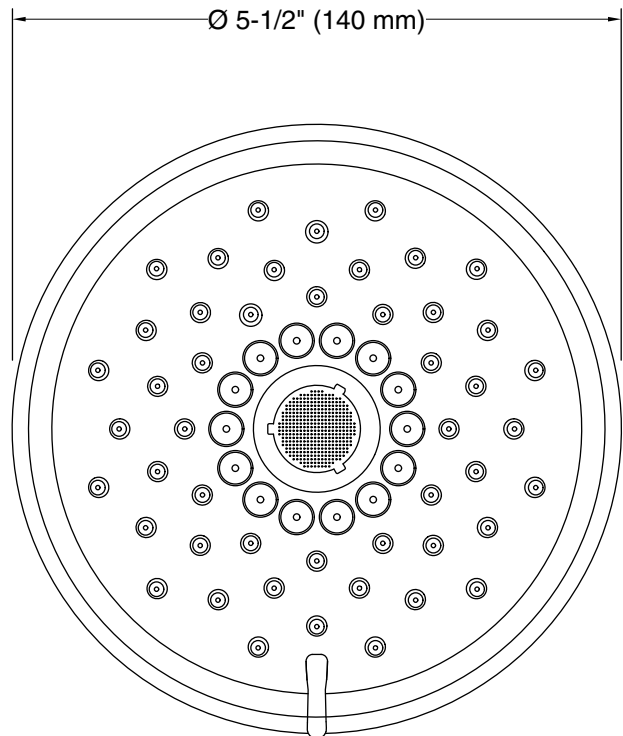

Features

- Multifunction showerhead and handshower each have advanced spray engines to provide three experiences: full coverage, pulsating massage, and silk spray
- Full coverage spray produces an encompassing spray ideal for everyday use
- Pulsating massage spray targets sore muscles to ease away aches and pains
- Silk spray releases a dense, luxurious spray ideal for rinsing
- Thumb tab allows for a smooth transition between sprays
- MasterClean™ sprayface features an easy-to-clean surface that withstands mineral buildup and maximizes spray performance
- 2.5 gpm (9.5 lpm) maximum flow rate
- Coordinates with Purist®, Stillness®, and Composed® faucets and accessories

Material

- KOHLER® finishes resist corrosion and tarnishing

Installation

- Shower arm and flange sold separately
- 1/2"-14 NPT connection.
- Wall-mount

Recommended Products/Accessories

K-7397 Shower Arm and Flange
K-7395 Shower Arm and Flange
K-933 Shower Arm and Flange
K-23723 Faucet cleaner

Technical Information

All product dimensions are nominal.

Handshower:

Rated maximum flow: 2.5 gal/min (9.5 l/min)

Showerhead/Body Spray:

Rated maximum flow: 2.5 gal/min (9.5 l/min)

Notes

Install this product according to the installation instructions.