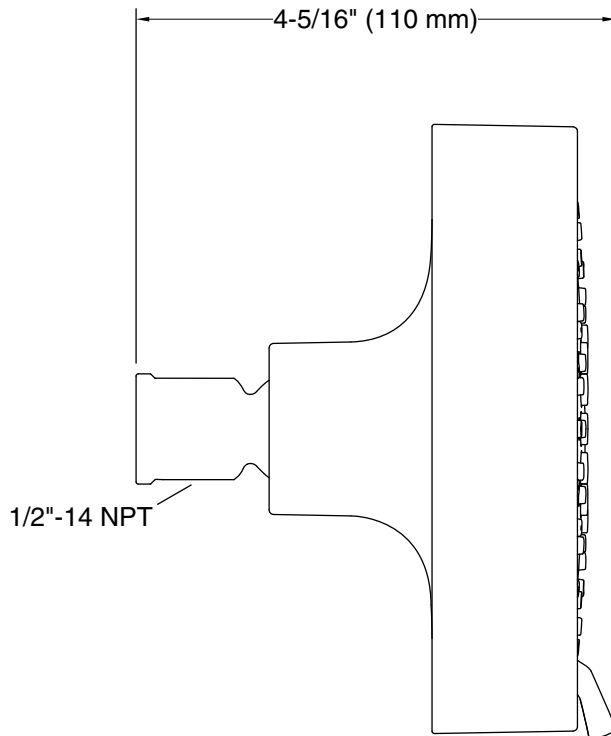

Material

- KOHLER® finishes resist corrosion and tarnishing

Installation

- Shower arm and flange sold separately
- 1/2"-14 NPT connection.
- Wall-mount

Recommended Products/Accessories

K-7397 Shower Arm and Flange
K-7395 Shower Arm and Flange
K-933 Shower Arm and Flange
K-23723 Faucet cleaner

Technical Information

All product dimensions are nominal.

Handshower:

Rated maximum flow: 2.5 gal/min (9.5 l/min)

Showerhead/Body Spray:

Rated maximum flow: 2.5 gal/min (9.5 l/min)

Notes

Install this product according to the installation instructions.