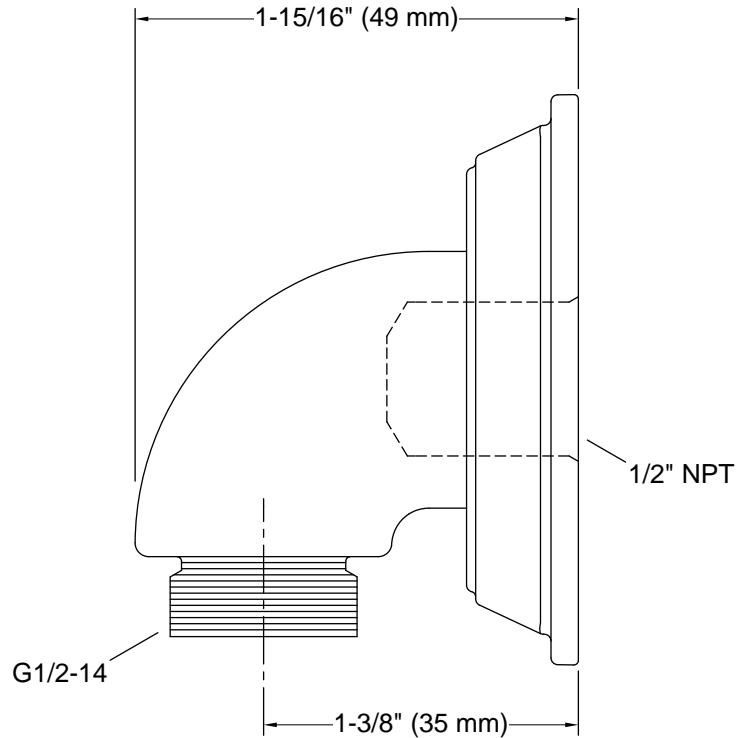

Technical Information

All product dimensions are nominal.

Spout:

Handshower:

Rated maximum flow: 0 gal/min (0 l/min)

Notes

Install this product according to the installation instructions.