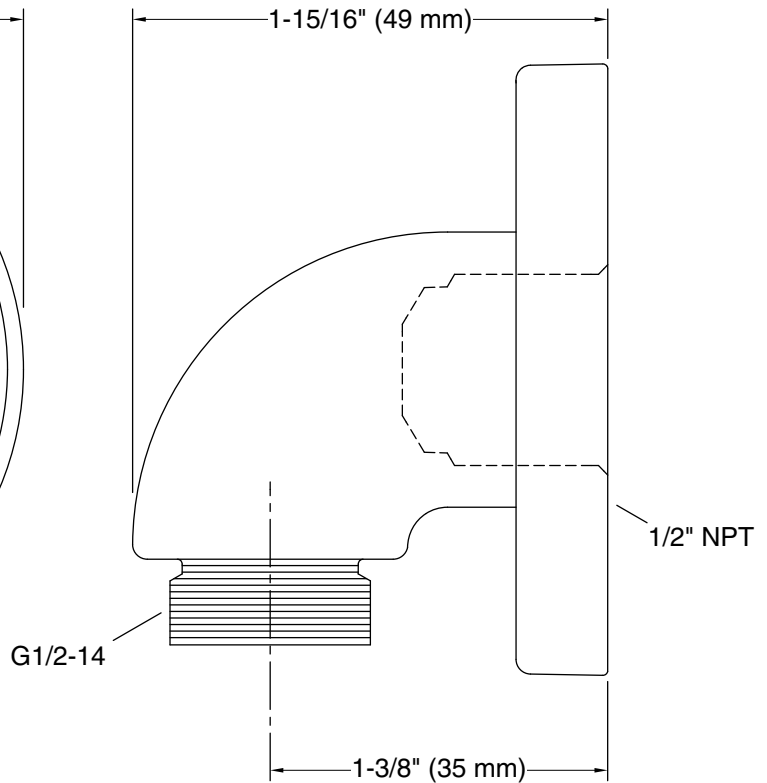

Features

- For use with a handshower and hose (sold separately)
- Includes check valve for backflow prevention
- Coordinates with Purist® and Stillness® faucets and accessories

Material

- Brass
- KOHLER® finishes resist corrosion and tarnishing

Technical Information

All product dimensions are nominal.

Handshower:

Rated maximum flow: 0 gal/min (0 l/min)

Notes

Install this product according to the installation instructions.