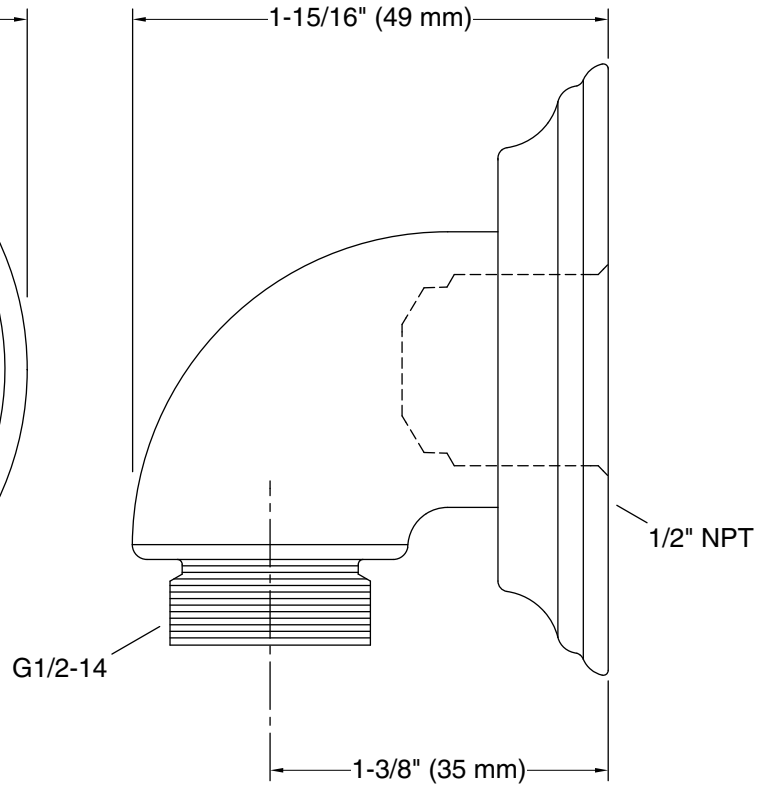

Features

- For use with a handshower and hose (sold separately)
- Includes check valve for backflow prevention
- Coordinates with Bancroft and Devonshire faucets and accessories

Material

- Brass
- KOHLER® finishes resist corrosion and tarnishing

Technical Information

All product dimensions are nominal.

Handshower:

Rated maximum flow: 0 gal/min (0 l/min)

Notes

Install this product according to the installation instructions.