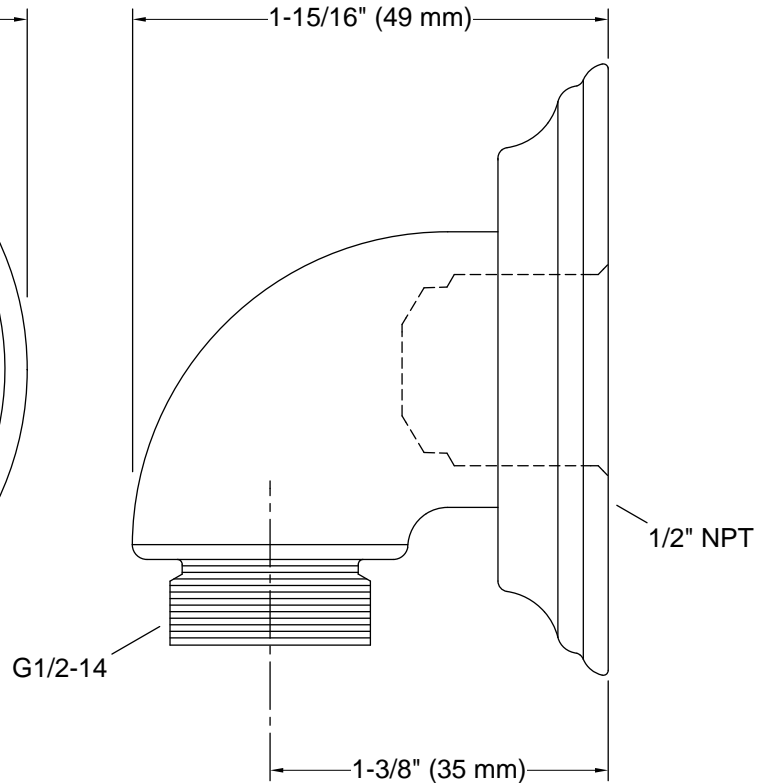

Features

- For use with a handshower and hose (sold separately)
- Includes check valve for backflow prevention
- Coordinates with Bancroft and Devonshire faucets and accessories

Material

- Brass
- KOHLER finishes resist corrosion and tarnishing

Technical Information

All product dimensions are nominal.

Spout:

Handshower:

Rated maximum flow: 0 gal/min (0 l/min)

Notes

Install this product according to the installation instructions.