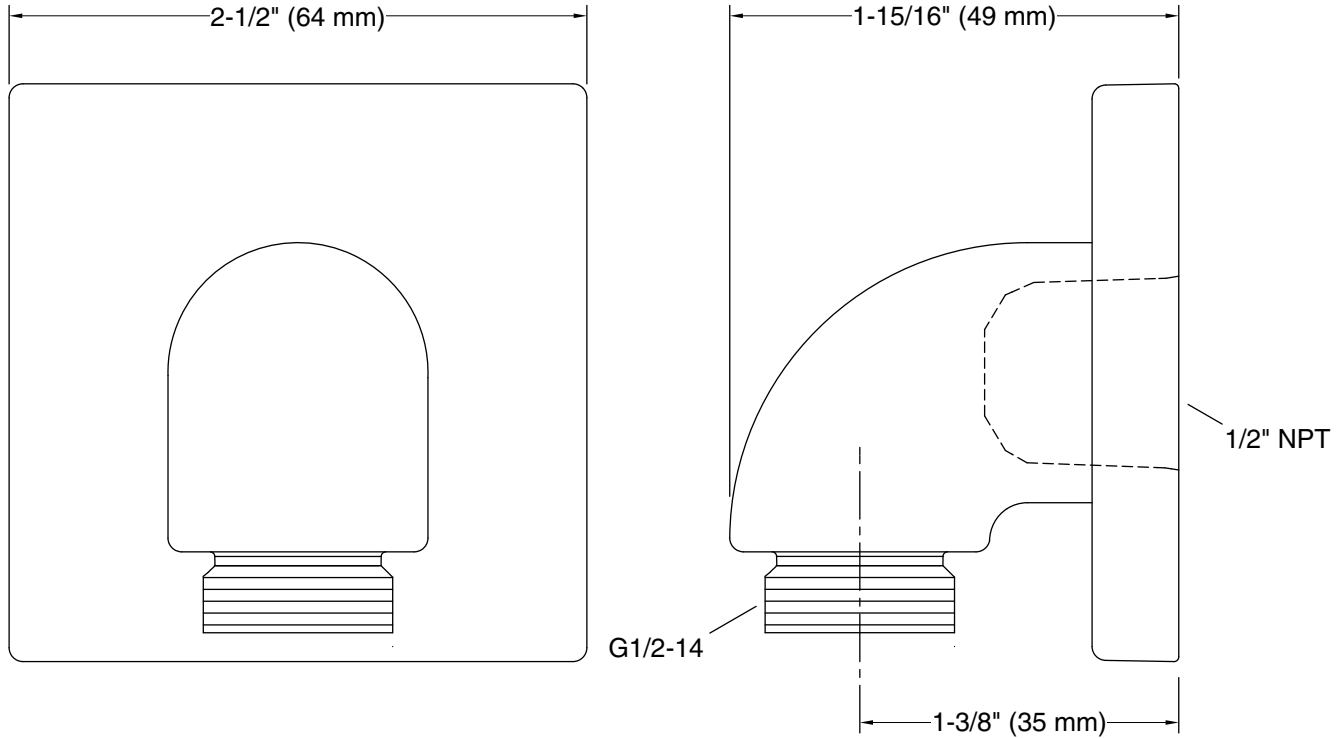

Features

- For use with a handshower and hose (sold separately)
- Coordinates with Loure faucets, accessories, and showering components to complete your bathroom
- Includes check valve for backflow prevention

Technical Information

All product dimensions are nominal.

Drain included: No

Notes

Install this product according to the installation instructions.