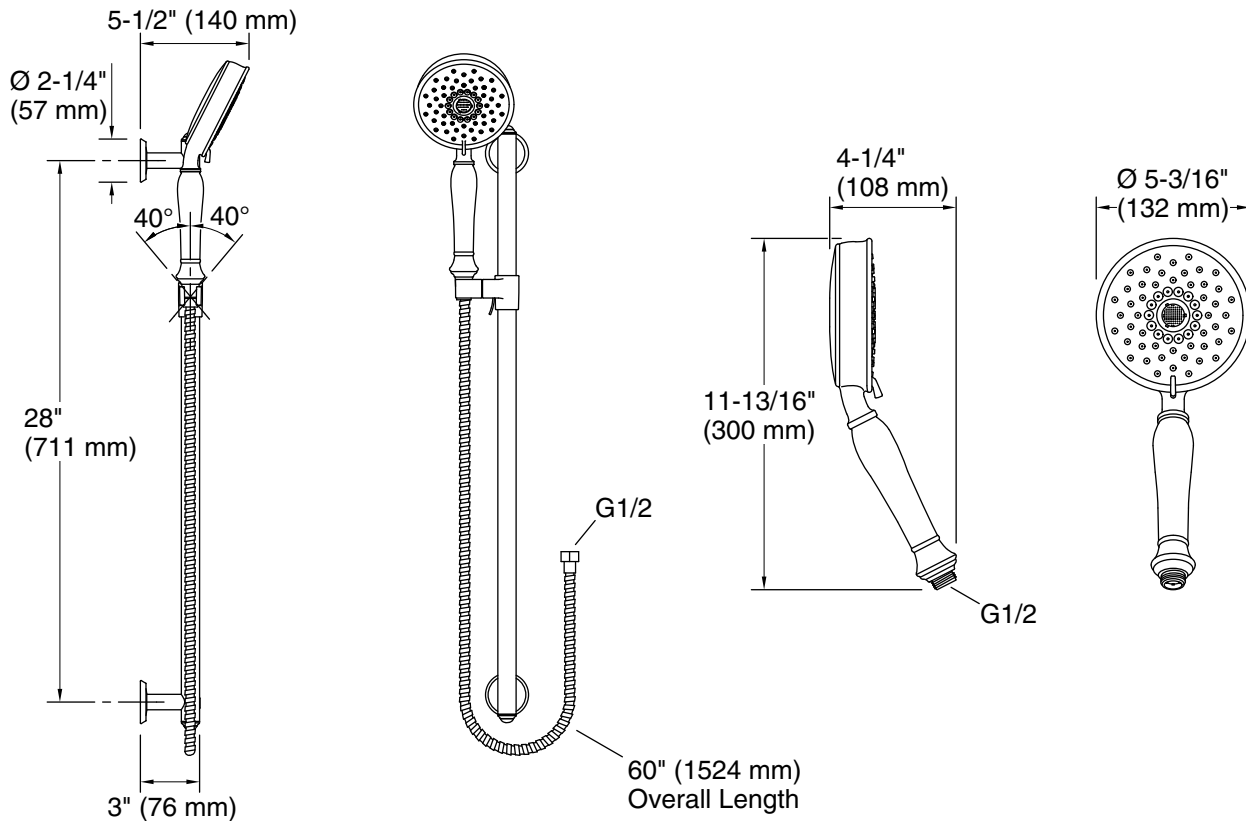

Features

- Includes Bancroft® 1.75-gpm multifunction handshower, 60" metal hose, 28" slidebar and traditional slidebar trim
- Multifunction showerhead and handshower each have advanced spray engines to provide three experiences: full coverage, pulsating massage, and silk spray
- Full coverage spray produces an encompassing spray ideal for everyday use
- Pulsating massage spray targets sore muscles to ease away aches and pains
- Silk spray releases a dense, luxurious spray ideal for rinsing
- Thumb tab allows for a smooth transition between sprays
- Combination of balance, weight, grip, and angle makes this handshower comfortable and easy to use
- MasterClean™ sprayface features an easy-to-clean surface that withstands mineral buildup and maximizes spray performance
- 1.75 gpm (6.6 lpm) flow rate.
- Slidebar features adjustable mounting brackets for installation flexibility
- Coordinates with Bancroft and Devonshire faucets and accessories
- Features a nonpositive shutoff: water-saving pause mode to temporarily reduce water flow
- Pause feature temporarily pauses water flow to conserve water while you lather, shave, or shampoo

KOHLER® Faucet Lifetime Limited Warranty

See website for detailed warranty information.

Technical Information

All product dimensions are nominal.

Handshower:

Rated maximum flow: 1.75 gal/min (6.6 l/min)

Notes

Install this product according to the installation instructions.

IMPORTANT! The slide bar must be mounted to stud framing supports at both the top and bottom mounting locations. Plastic wall anchors will not support the slide bar. Do not use or depend on plastic wall anchors to attach the slide bar.

Plumbing codes may require that an atmospheric vacuum breaker be installed in-line to handshowers. Consult with local codes.

ADA compliant when installed to the specific requirements of these regulations.