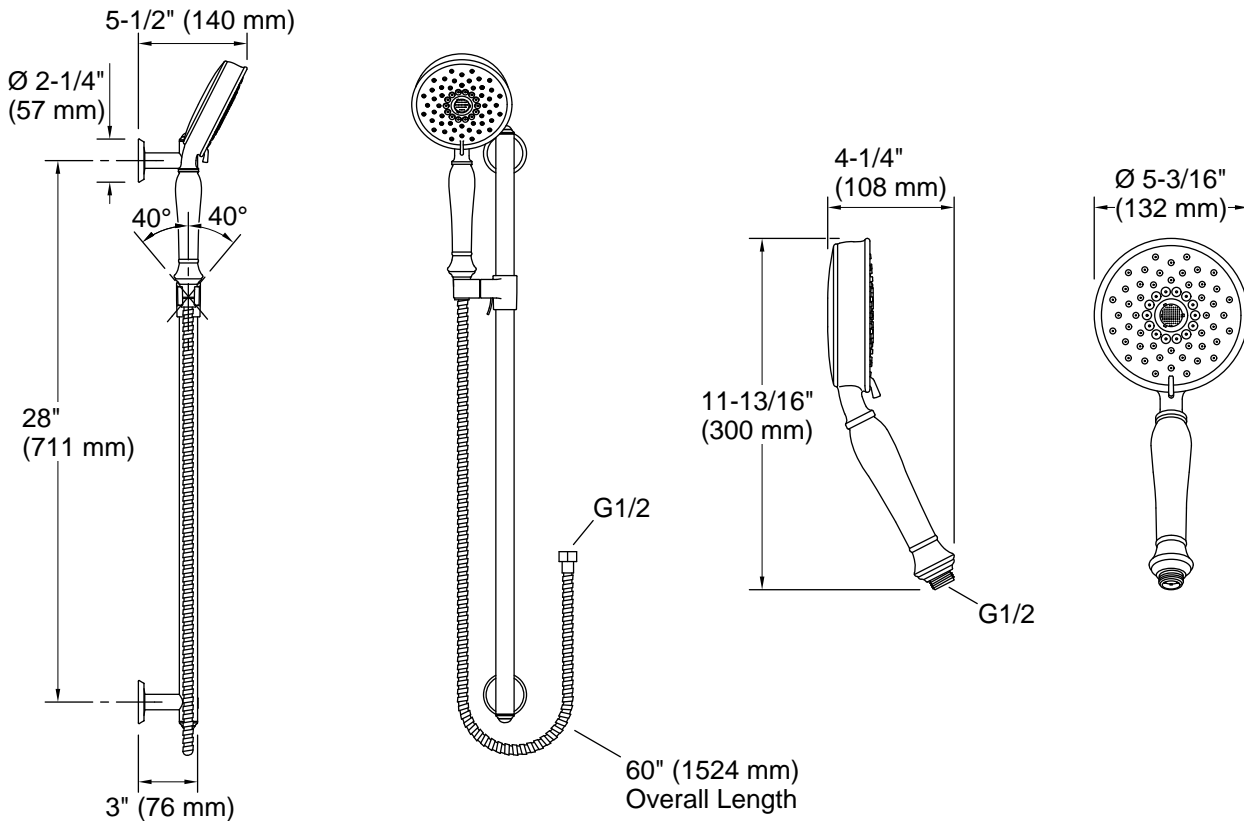

Features

- Includes Bancroft® 1.75-gpm multifunction handshower, 60" metal hose, 28" slidebar and traditional slidebar trim
- Multifunction showerhead and handshower each have advanced spray engines to provide three experiences: full coverage, pulsating massage, and silk spray
- Full coverage spray produces an encompassing spray ideal for everyday use
- Pulsating massage spray targets sore muscles to ease away aches and pains
- Silk spray releases a dense, luxurious spray ideal for rinsing
- Thumb tab allows for a smooth transition between sprays
- Combination of balance, weight, grip, and angle makes this handshower comfortable and easy to use
- MasterClean™ sprayface features an easy-to-clean surface that withstands mineral buildup and maximizes spray performance
- 1.75 gpm (6.6 lpm) flow rate.
- Slidebar features adjustable mounting brackets for installation flexibility
- Coordinates with Bancroft and Devonshire faucets and accessories
- Features a nonpositive shutoff: water-saving pause mode to temporarily reduce water flow
- Pause feature temporarily pauses water flow to conserve water while you lather, shave, or shampoo

KOHLER® Faucet Lifetime Limited Warranty

See website for detailed warranty information.

Technical Information

All product dimensions are nominal.

Spout:

Handshower:

Rated maximum flow: 1.75 gal/min (6.6 l/min)

Notes

Install this product according to the installation instructions.

IMPORTANT! The slide bar must be mounted to stud framing supports at both the top and bottom mounting locations. Plastic wall anchors will not support the slide bar. Do not use or depend on plastic wall anchors to attach the slide bar.

Plumbing codes may require that an atmospheric vacuum breaker be installed in-line to handshowers. Consult with local codes.

ADA compliant when installed to the specific requirements of these regulations.