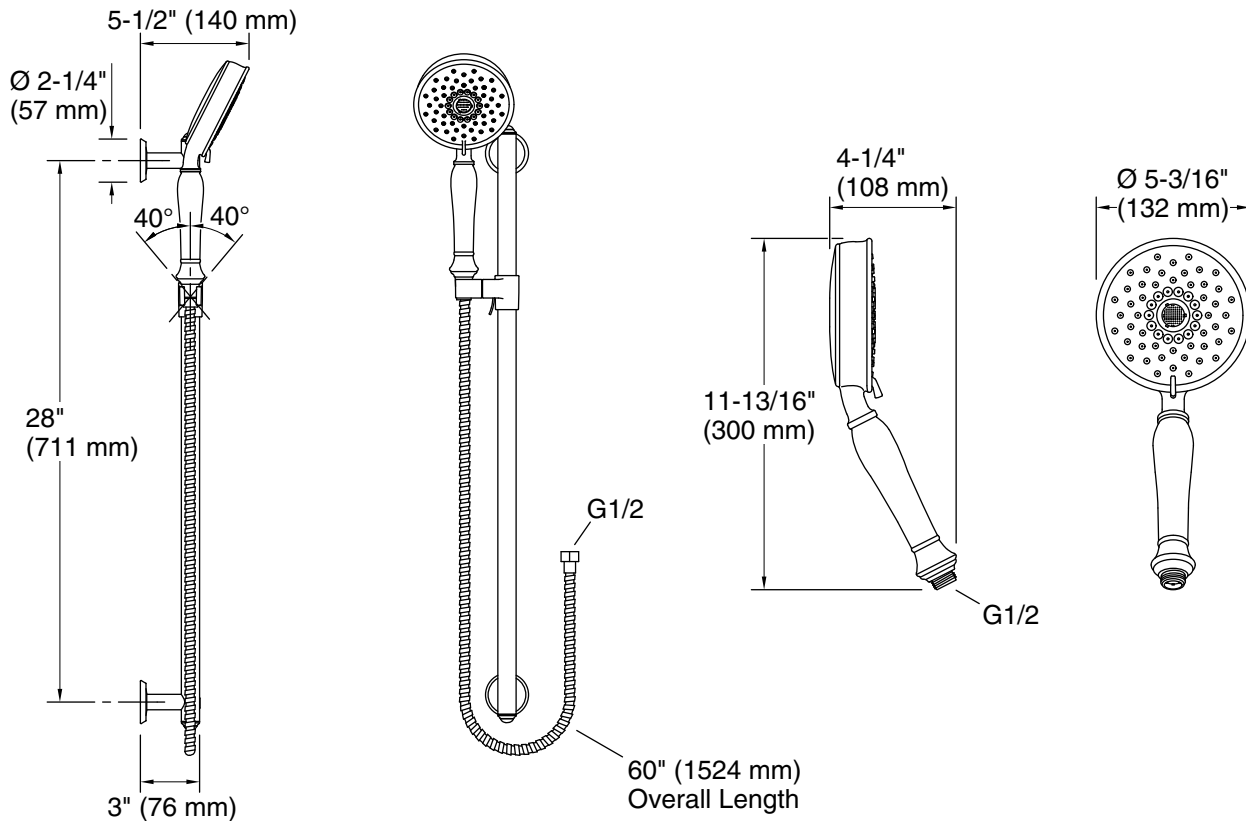

### Features

- Includes Bancroft® 2.5-gpm multifunction handshower, 60" metal hose, 28" sidebar and traditional sidebar trim
- Multifunction showerhead and handshower each have advanced spray engines to provide three experiences: full coverage, pulsating massage, and silk spray
- Full coverage spray produces an encompassing spray ideal for everyday use
- Pulsating massage spray targets sore muscles to ease away aches and pains
- Silk spray releases a dense, luxurious spray ideal for rinsing
- Thumb tab allows for a smooth transition between sprays
- Combination of balance, weight, grip, and angle makes this handshower comfortable and easy to use
- MasterClean™ sprayface features an easy-to-clean surface that withstands mineral buildup and maximizes spray performance
- 2.5 gpm (9.5 lpm) maximum flow rate
- Sidebar features adjustable mounting brackets for installation flexibility
- Coordinates with Bancroft and Devonshire faucets and accessories
- Features a nonpositive shutoff: water-saving pause mode to temporarily reduce water flow
- Pause feature temporarily pauses water flow to conserve water while you lather, shave, or shampoo

#### Technical Information

All product dimensions are nominal.

#### Handshower:

Rated maximum flow: 2.5 gal/min (9.5 l/min)