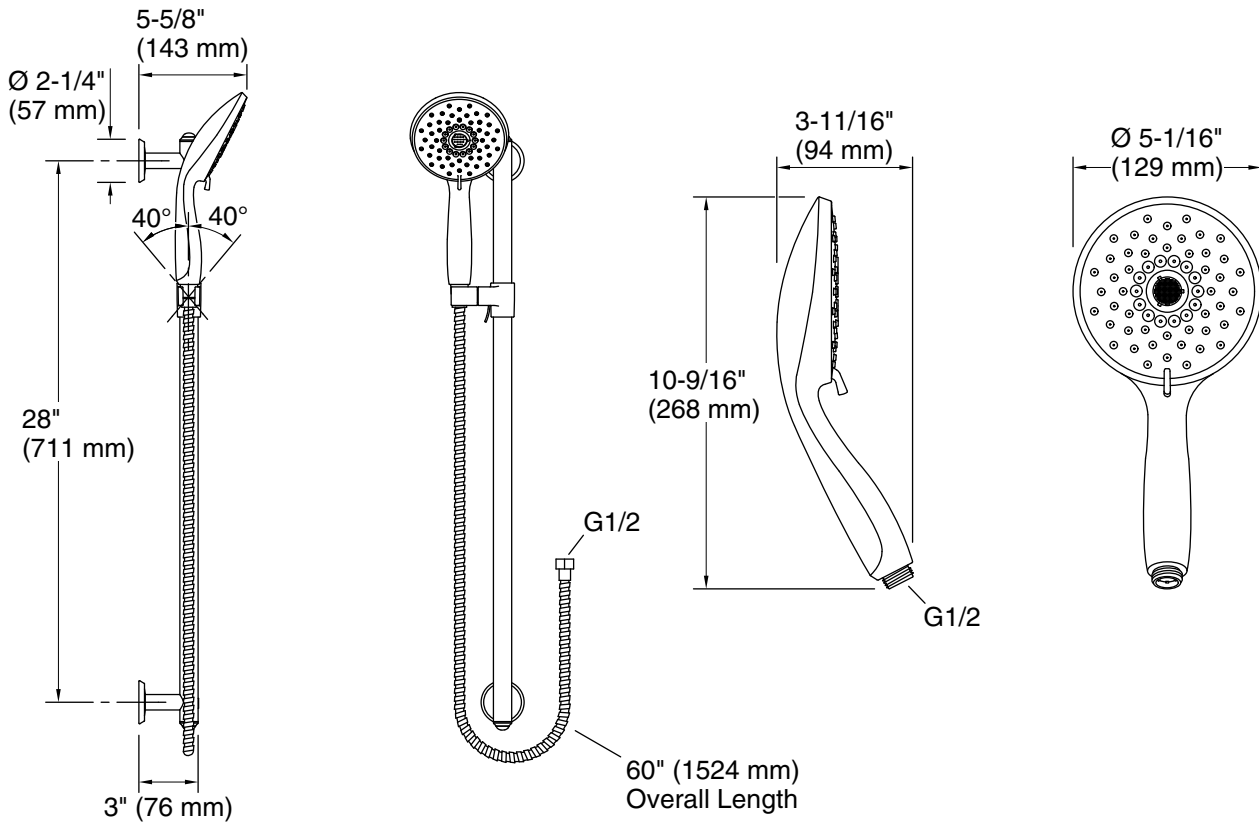

Features

- Includes Forté® 1.75-gpm multifunction handshower, 60" metal hose, 28" slidebar and transitional slidebar trim
- Multifunction showerhead and handshower each have advanced spray engines to provide three experiences: full coverage, pulsating massage, and silk spray
- Full coverage spray produces an encompassing spray ideal for everyday use
- Pulsating massage spray targets sore muscles to ease away aches and pains
- Silk spray releases a dense, luxurious spray ideal for rinsing
- Thumb tab allows for a smooth transition between sprays
- Combination of balance, weight, grip, and angle makes this handshower comfortable and easy to use
- MasterClean™ sprayface features an easy-to-clean surface that withstands mineral buildup and maximizes spray performance
- 1.75 gpm (6.6 lpm) flow rate.
- Slidebar features adjustable mounting brackets for installation flexibility
- Coordinates with Forte®, Alteo®, and Refinia® faucets and accessories
- Features a nonpositive shutoff: water-saving pause mode to temporarily reduce water flow
- Pause feature temporarily pauses water flow to conserve water while you lather, shave, or shampoo

KOHLER® Faucet Lifetime Limited Warranty

See website for detailed warranty information.

Technical Information

All product dimensions are nominal.

Handshower:

Rated maximum flow: 1.75 gal/min (6.6 l/min)

Notes

Install this product according to the installation instructions.

IMPORTANT! The slide bar must be mounted to stud framing supports at both the top and bottom mounting locations. Plastic wall anchors will not support the slide bar. Do not use or depend on plastic wall anchors to attach the slide bar.

Plumbing codes may require that an atmospheric vacuum breaker be installed in-line to handshowers. Consult with local codes.

ADA compliant when installed to the specific requirements of these regulations.