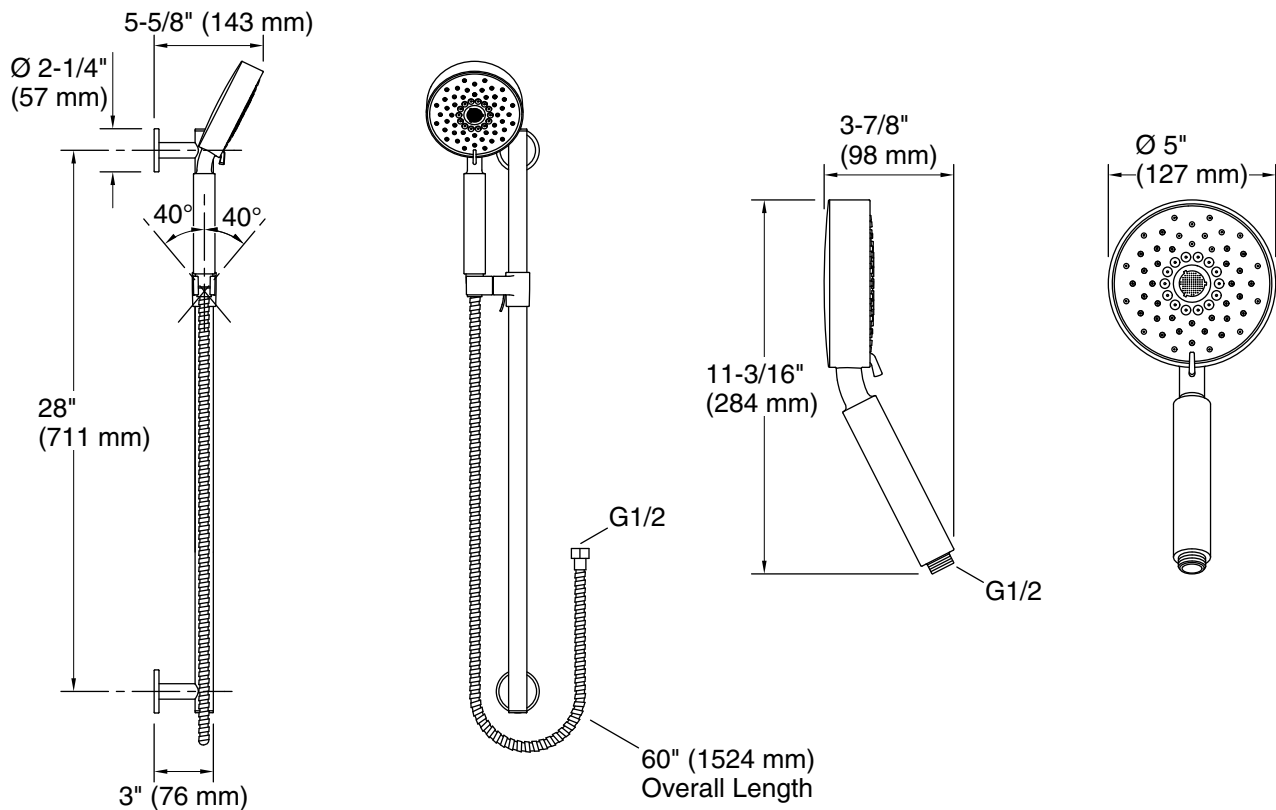

Features

- Includes Purist® 1.75-gpm multifunction handshower, 60" metal hose, 28" sidebar and contemporary sidebar trim
- Multifunction showerhead and handshower each have advanced spray engines to provide three experiences: full coverage, pulsating massage, and silk spray
- Full coverage spray produces an encompassing spray ideal for everyday use
- Pulsating massage spray targets sore muscles to ease away aches and pains
- Silk spray releases a dense, luxurious spray ideal for rinsing
- Thumb tab allows for a smooth transition between sprays
- Combination of balance, weight, grip, and angle makes this handshower comfortable and easy to use
- MasterClean™ sprayface features an easy-to-clean surface that withstands mineral buildup and maximizes spray performance
- 1.75 gpm (6.6 lpm) flow rate.
- Sidebar features adjustable mounting brackets for installation flexibility
- Coordinates with Purist®, Stillness®, and Composed® faucets and accessories
- Features a nonpositive shutoff: water-saving pause mode to temporarily reduce water flow
- Pause feature temporarily pauses water flow to conserve water while you lather, shave, or shampoo

Technical Information

All product dimensions are nominal.

Handshower:

Rated maximum flow: 1.75 gal/min (6.6 l/min)

Showerhead/Body Spray:

Rated maximum flow: 1.75 gal/min (6.6 l/min)

Notes

Install this product according to the installation instructions.