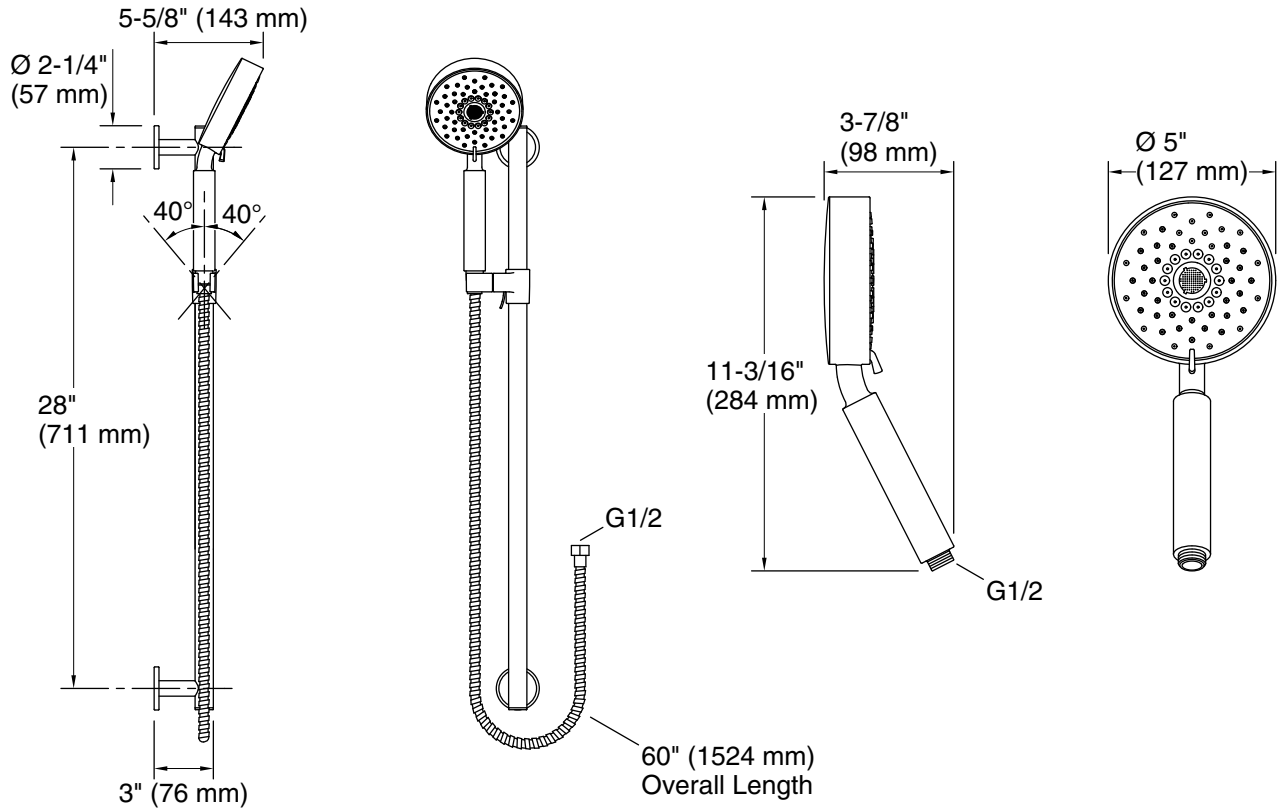

Features

- Includes Purist® 2.5-gpm multifunction handshower, 60" metal hose, 28" sidebar and contemporary sidebar trim
- Multifunction showerhead and handshower each have advanced spray engines to provide three experiences: full coverage, pulsating massage, and silk spray
- Full coverage spray produces an encompassing spray ideal for everyday use
- Pulsating massage spray targets sore muscles to ease away aches and pains
- Silk spray releases a dense, luxurious spray ideal for rinsing
- Thumb tab allows for a smooth transition between sprays
- Combination of balance, weight, grip, and angle makes this handshower comfortable and easy to use
- MasterClean™ sprayface features an easy-to-clean surface that withstands mineral buildup and maximizes spray performance
- 2.5 gpm (9.5 lpm) maximum flow rate
- Sidebar features adjustable mounting brackets for installation flexibility
- Coordinates with Purist®, Stillness®, and Composed® faucets and accessories
- Features a nonpositive shutoff: water-saving pause mode to temporarily reduce water flow
- Pause feature temporarily pauses water flow to conserve water while you lather, shave, or shampoo

Technical Information

All product dimensions are nominal.

Handshower:

Rated maximum flow: 2.5 gal/min (9.5 l/min)

Notes

Install this product according to the installation instructions.

IMPORTANT! The slide bar must be mounted to stud framing supports at both the top and bottom mounting locations. Plastic wall anchors will not support the slide bar. Do not use or depend on plastic wall anchors to attach the slide bar.

Plumbing codes may require that an atmospheric vacuum breaker be installed in-line to handshowers. Consult with local codes.

ADA compliant when installed to the specific requirements of these regulations.