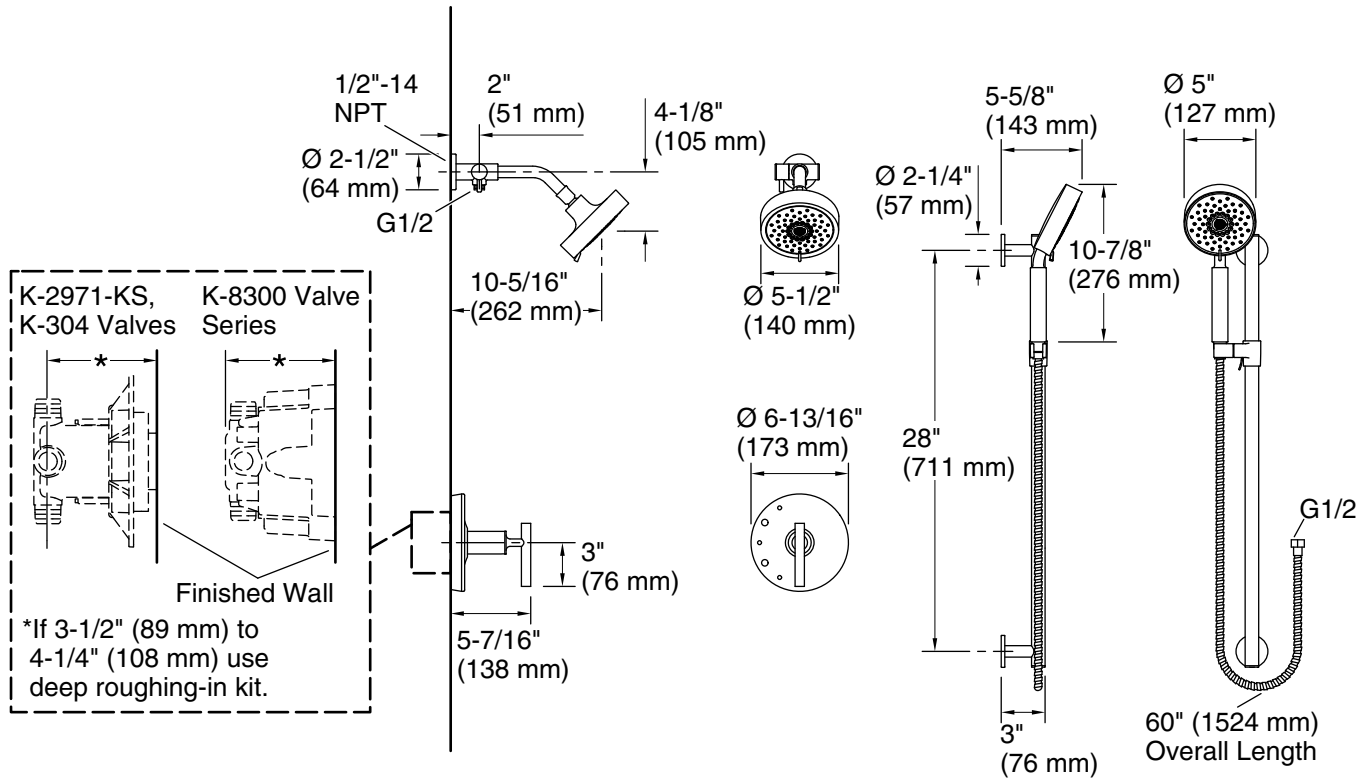

### Included Components

105527 Handshower Relaxing

K-8524 30" slidebar

K-9514 60" Shower Hose

### Technical Information

All product dimensions are nominal.

Drain included: No