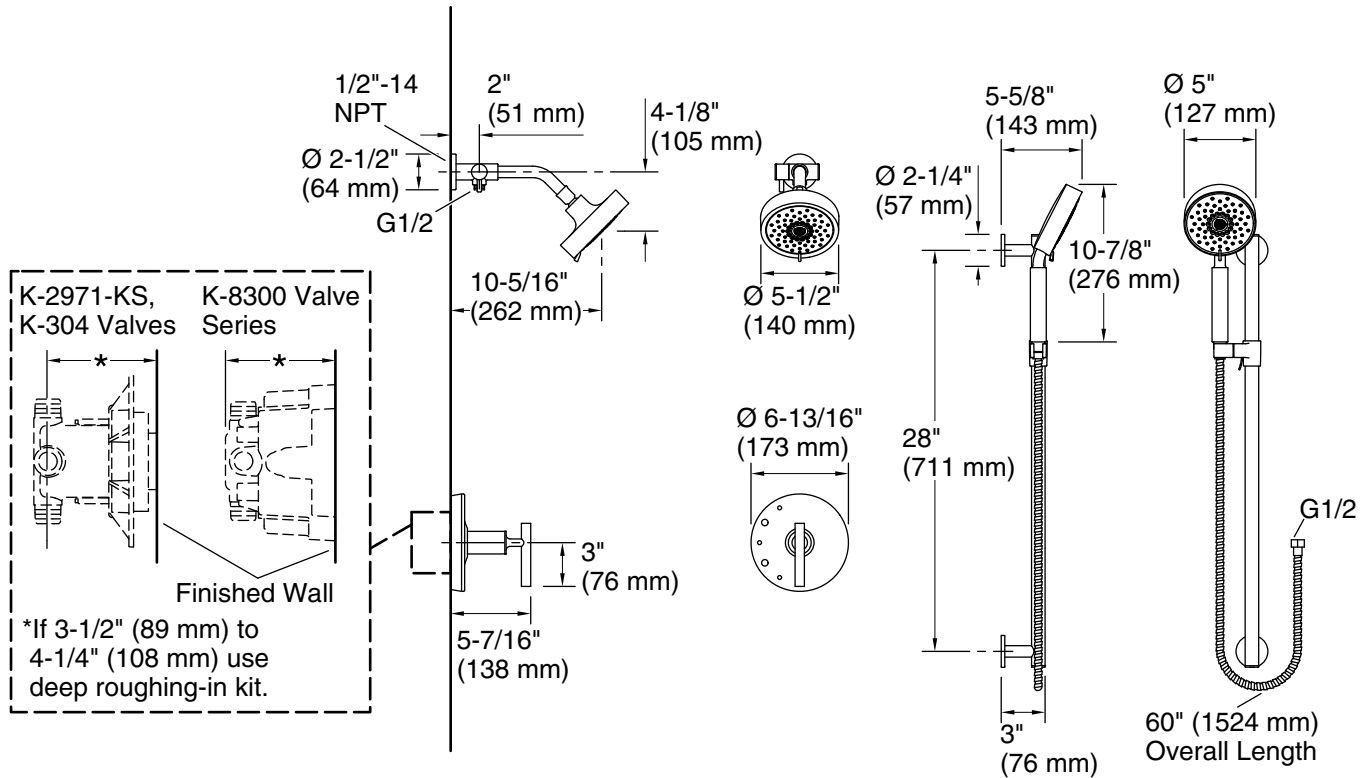

Features

- Performance showering packages offer increased functionality and simplify the ordering process
- Includes handshower, showerhead, 60" handshower hose, shower arm with diverter, 30" slidebar, and Purist® Rite-Temp® valve trim
- Single lever handle provides on/off activation and temperature setting with a single operation
- Multifunction showerhead with advanced spray engine provides three experiences: full coverage, pulsating massage and silk spray
- Multifunction handshower with advanced spray engine provides three experiences: full coverage, pulsating massage and silk spray
- Thumb tab allows for a smooth transition between sprays
- Shower arm with diverter makes it easy to switch the water flow between showerhead and handshower
- MasterClean™ sprayface features an easy-to-clean surface that withstands mineral buildup and maximizes spray performance
- 2.5 gpm (9.5 lpm) maximum flow rate
- Coordinates with Purist faucets, accessories, and showering components to complete your bathroom
- Requires Rite-Temp® pressure-balancing valve (sold separately)
- Features a nonpositive shutoff: water-saving pause mode to temporarily reduce water flow

K-8524 30" slidebar

K-9514 60" Shower Hose

Codes/Standards

ASME A112.18.1/CSA B125.1

DOE - Energy Policy Act 1992

IAPMO Certification

KOHLER® Faucet Lifetime Limited Warranty

See website for detailed warranty information.

Technical Information

All product dimensions are nominal.

Drain included: No

Handshower:

Rated maximum flow: 2.5 gal/min (9.5 l/min)

Showerhead/Body Spray:

Rated maximum flow: 2.5 gal/min (9.5 l/min)

Notes

Plumbing codes may require that an atmospheric vacuum breaker be installed in-line to handshowers. Consult with local codes.

Install straight pipe or tube drop of 7" (178 mm) to 18" (457 mm) with single elbow between the valve and the wall-mount spout.