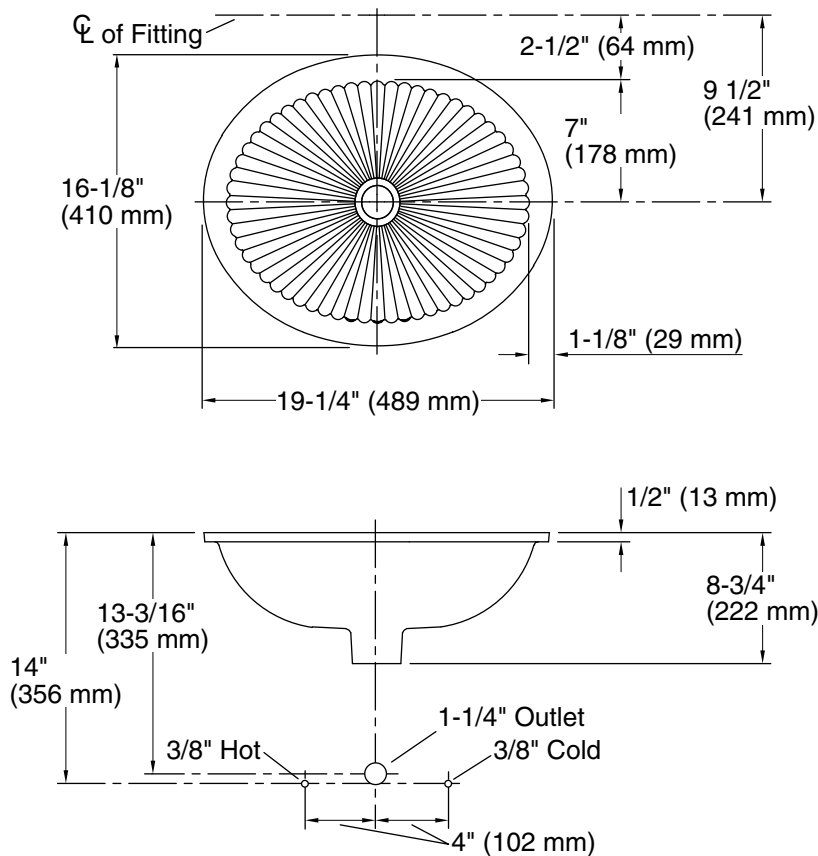

Linia™
Undermount bathroom sink w/glazed underside
K-2219-G

Features

- Oval sculpted basin with glazed underside
- No faucet holes; requires wall- or counter-mount faucet
- Fits standard 14" x 17" (356 x 432 mm) countertop cutout

Material

- Vitreous china

Installation

- Undermount

Recommended Products/Accessories

K-9018 P-Trap
K-23726 Drain treatment
K-23725 Cast iron cleaner

Included Components

1193643 Basin clamps

Codes/Standards

ASME A112.19.2/CSA B45.1
IAPMO Certification

**KOHLER® One-Year Limited
Warranty**

See website for detailed warranty information.

Technical Information

All product dimensions are nominal.

Basin configuration:	Single Bowl
Basin area (Only):	Length: 17" (432 mm)
	Width: 14" (356 mm)
	Water depth: 6-3/8" (162 mm)
Drain hole:	1-3/4" (44 mm)
Template:	1193643, required, not included