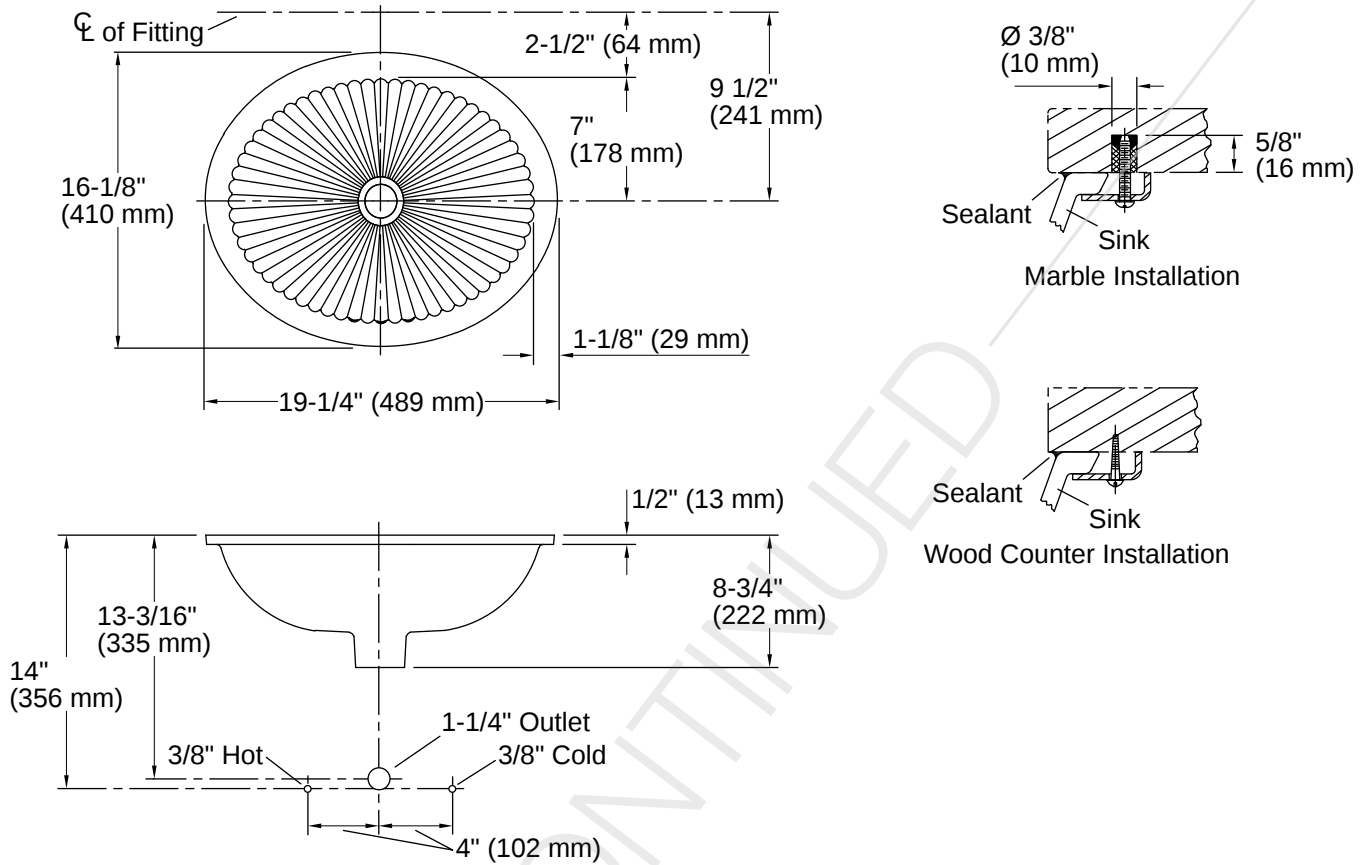

Installation

- Undermount

Installation Notes

Install this product according to the installation instructions.

NOTICE: Countertop manufacturer or cutter must use the current product template available at www.kohler.com, or by calling 1-800-4KOHLER. Kohler Co. is not responsible for cutout errors when the incorrect cutout template is used.