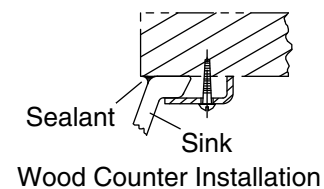

Linia™
Undermount bathroom sink w/glazed underside
K-2219-G

Features

- Oval sculpted basin with glazed underside
- No faucet holes; requires wall- or counter-mount faucet
- Fits standard 14" x 17" (356 x 432 mm) countertop cutout

Codes/Standards

ASME A112.19.2/CSA B45.1
IAPMO Certification

**KOHLER® One-Year Limited
Warranty**

See website for detailed warranty information.

Technical Information

All product dimensions are nominal.

Basin configuration:	Single Bowl
Basin area (Only):	Length: 17" (432 mm)
	Width: 14" (356 mm)
	Water depth: 6-3/8" (162 mm)
Drain hole:	1-3/4" (44 mm)
Template:	1193643, required, not included