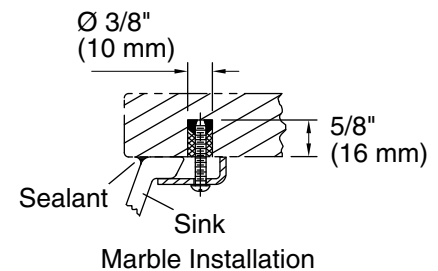

Linia™
Undermount bathroom sink w/glazed underside
K-2219-G

Features

- Oval sculpted basin with glazed underside
- No faucet holes; requires wall- or counter-mount faucet
- Fits standard 14" x 17" (356 x 432 mm) countertop cutout

Material

- Vitreous china

Installation

- Undermount

Recommended Products/Accessories

K-9018 P-Trap
K-23726 Drain treatment
K-23725 Cast iron cleaner

Included Components

1193643 Basin clamps

Codes/Standards

ASME A112.19.2/CSA B45.1
IAPMO Certification

**KOHLER® One-Year Limited
Warranty**

See website for detailed warranty information.

Technical Information

All product dimensions are nominal.

Basin configuration:	Single Bowl
Basin area (Only):	Length: 17" (432 mm)
	Width: 14" (356 mm)
	Water depth: 6-3/8" (162 mm)
Drain hole:	1-3/4" (44 mm)
Template:	1193643, required, not included