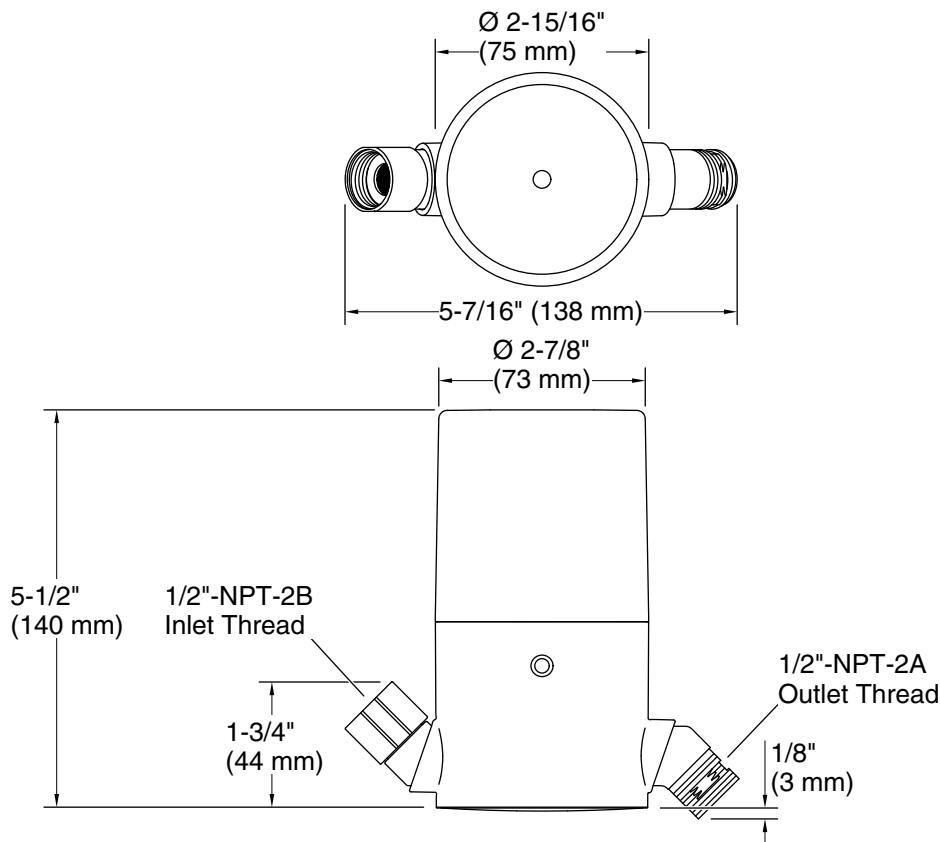

Features

- Designed to work with showerheads to reduce chlorine and odor in water
- Reduces chlorine and odor, and controls scale
- Reduces skin dryness and irritation and is gentle on your hair
- Attaches to most showerheads and shower arms with a simple threaded connection
- 4.0 gpm (15.1 lpm) maximum flow rate at 60 psi (4.14 bar)
- Filter media lasts up to 8,000 gallons (30,000 liters) or six months
- Recommended filter cartridge replacement every six months
- Intuitive filter replacement indicator
- Simple, elegant design to complement a variety of bathroom styles

Material

- Solid metal and acrylic construction

Required Products/Accessories

K-22322 Shower filter replacement two-pack

Included Components

K-22322 Shower filter replacement two-pack

Codes/Standards

NSF/ANSI 177

Technical Information

All product dimensions are nominal.

Handshower:

Rated maximum flow: 0 gal/min (0 l/min)

Showerhead/Body Spray:

Rated maximum flow: 4 gal/min (15.1 l/min)

Notes

Install this product according to the installation instructions.