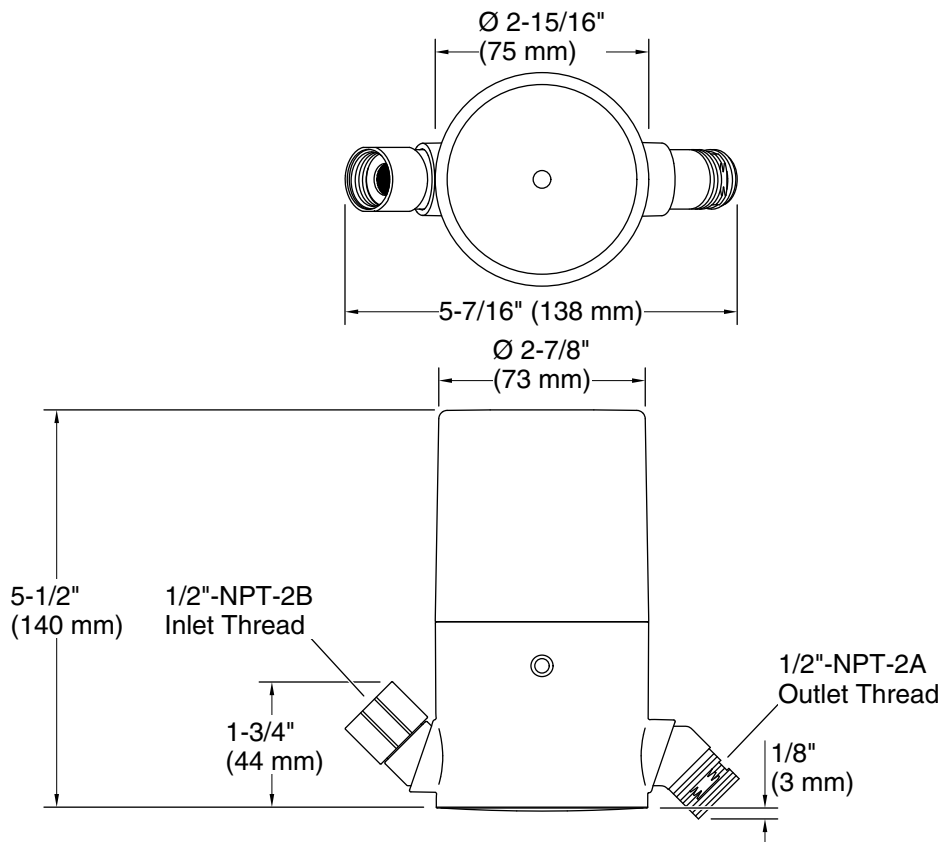

### Technical Information

All product dimensions are nominal.

### Spout:

Shower/Rainhead rated max flow: 4 gal/min (15.1 l/min)