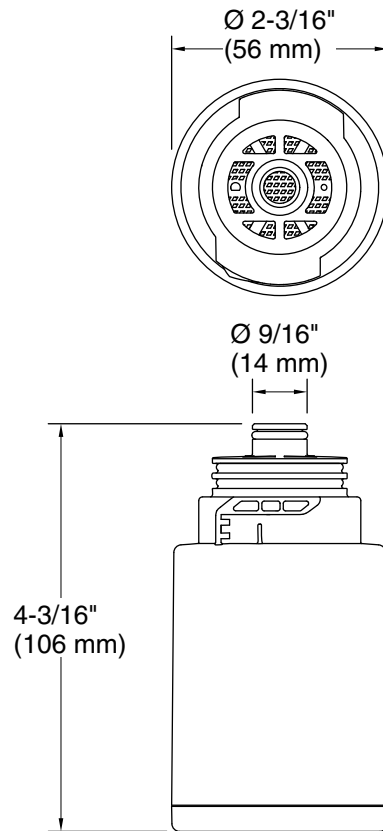

Material

- KDF 55 process media

Installation

- Easy twist and lock-in filter change – no tools required

Required Products/Accessories

K-22321 Shower filter

Codes/Standards

NSF/ANSI 177

KOHLER® One-Year Limited Warranty

See website for detailed warranty information.

Technical Information

All product dimensions are nominal.

Handshower:

Rated maximum flow: 0 gal/min (0 l/min)

Showerhead/Body Spray: