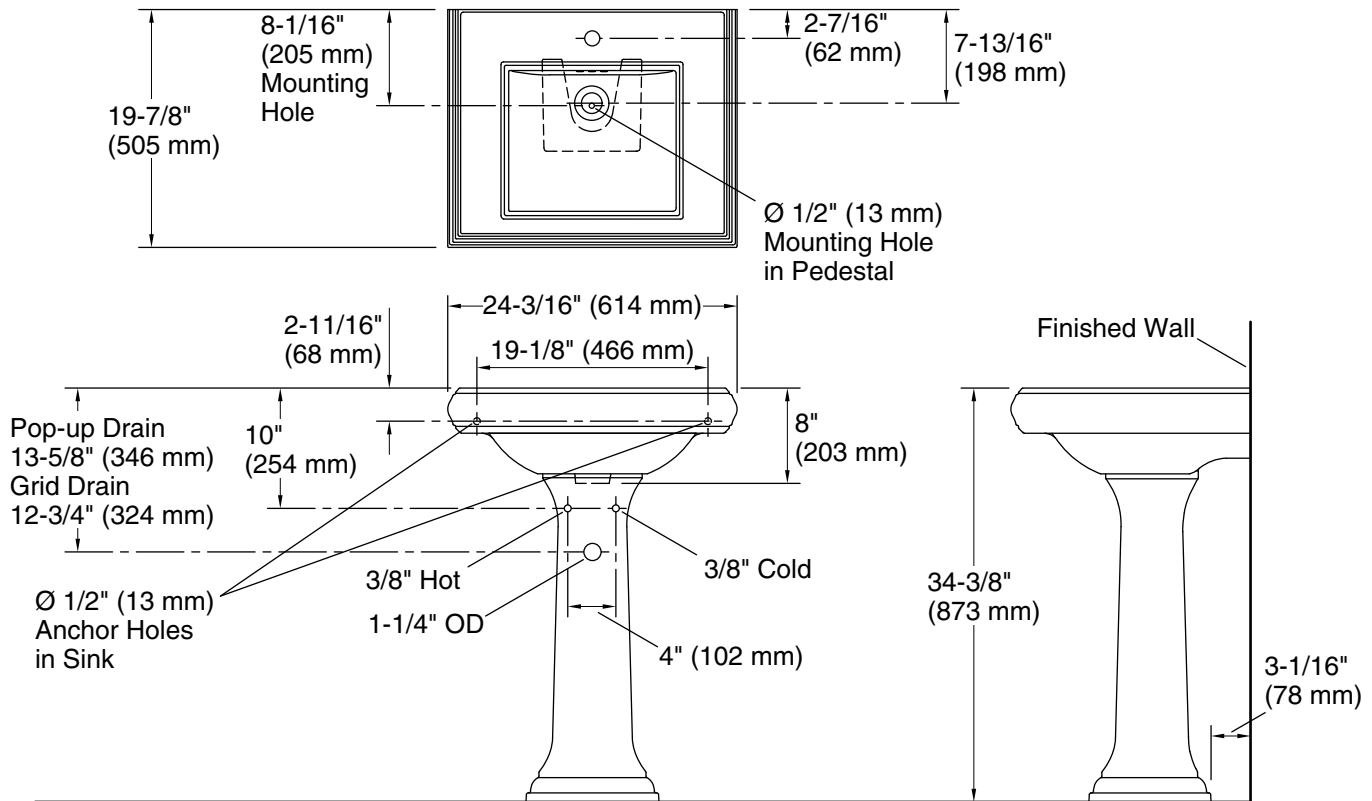

10-2-2024 23:39 - US/CA

THE BOLD LOOK
OF **KOHLER**®

Technical Information

All product dimensions are nominal.

Bowl configuration:	Single Bowl
Bowl area (Only):	Length: 15" (381 mm) Width: 13" (330 mm) Water depth: 4-1/2" (114 mm)
With overflow:	Yes
Number of deck holes:	1
Faucet hole(s):	1-3/8" (35 mm)
Drain hole:	1-3/4" (44 mm)