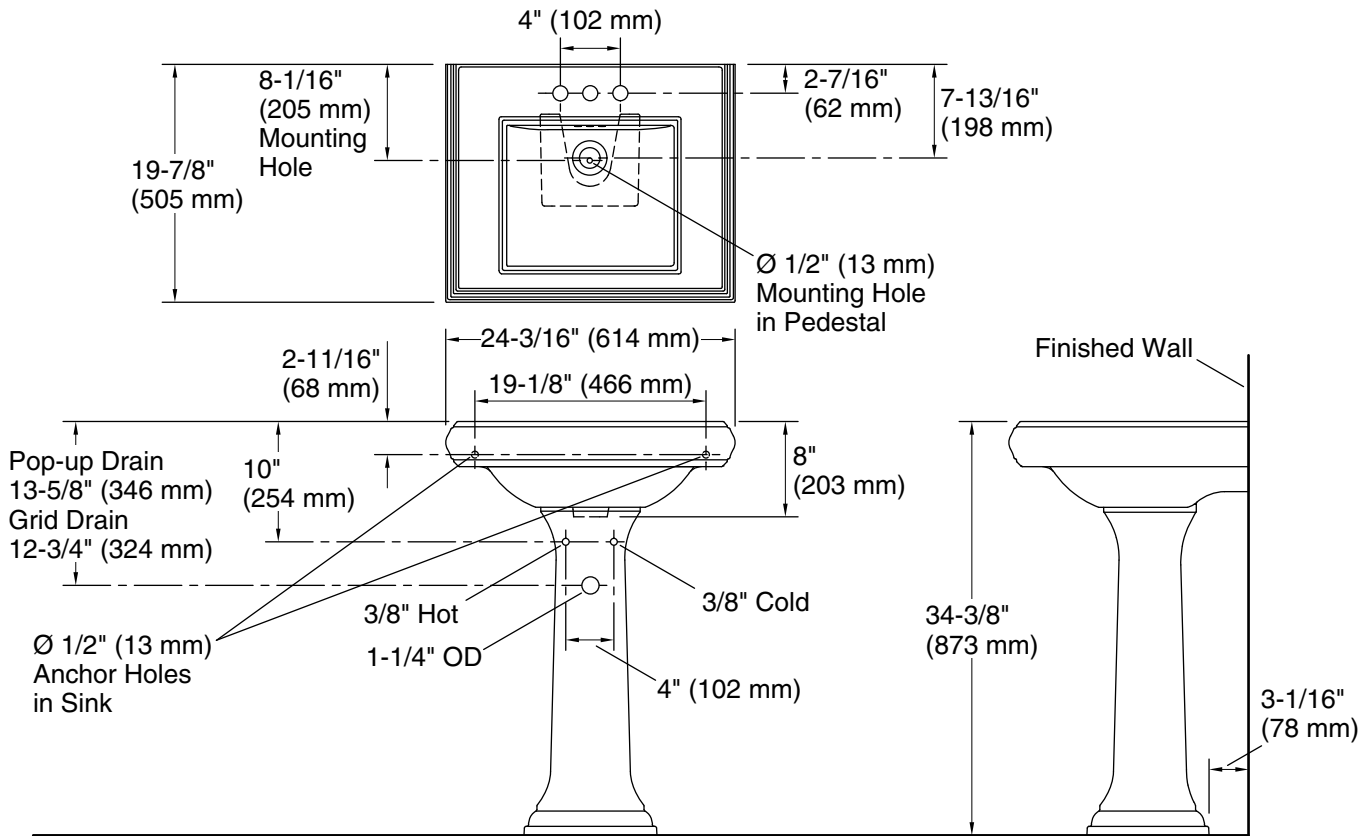

Memoirs® Classic

24-1/4" rectangular pedestal bathroom sink
K-2238-4

Features

- 4" (102 mm) centerset faucet holes
- Refined rectangular basin
- Overflow drain
- Combination consists of the K-2239-4 basin and the K-2267 pedestal
- Coordinates with other products in the Memoirs collection

10-2-2024 22:56 - US/CA

THE BOLD LOOK
OF **KOHLER**®

Technical Information

All product dimensions are nominal.

Bowl configuration:	Single Bowl
Center(s):	4
Bowl area (Only):	Length: 15" (381 mm) Width: 13" (330 mm) Water depth: 4-1/2" (114 mm)
With overflow:	Yes
Number of deck holes:	3
Faucet hole spacing:	4" (102 mm)
Faucet hole(s):	1-1/4" (32 mm)
Drain hole:	1-3/4" (44 mm)