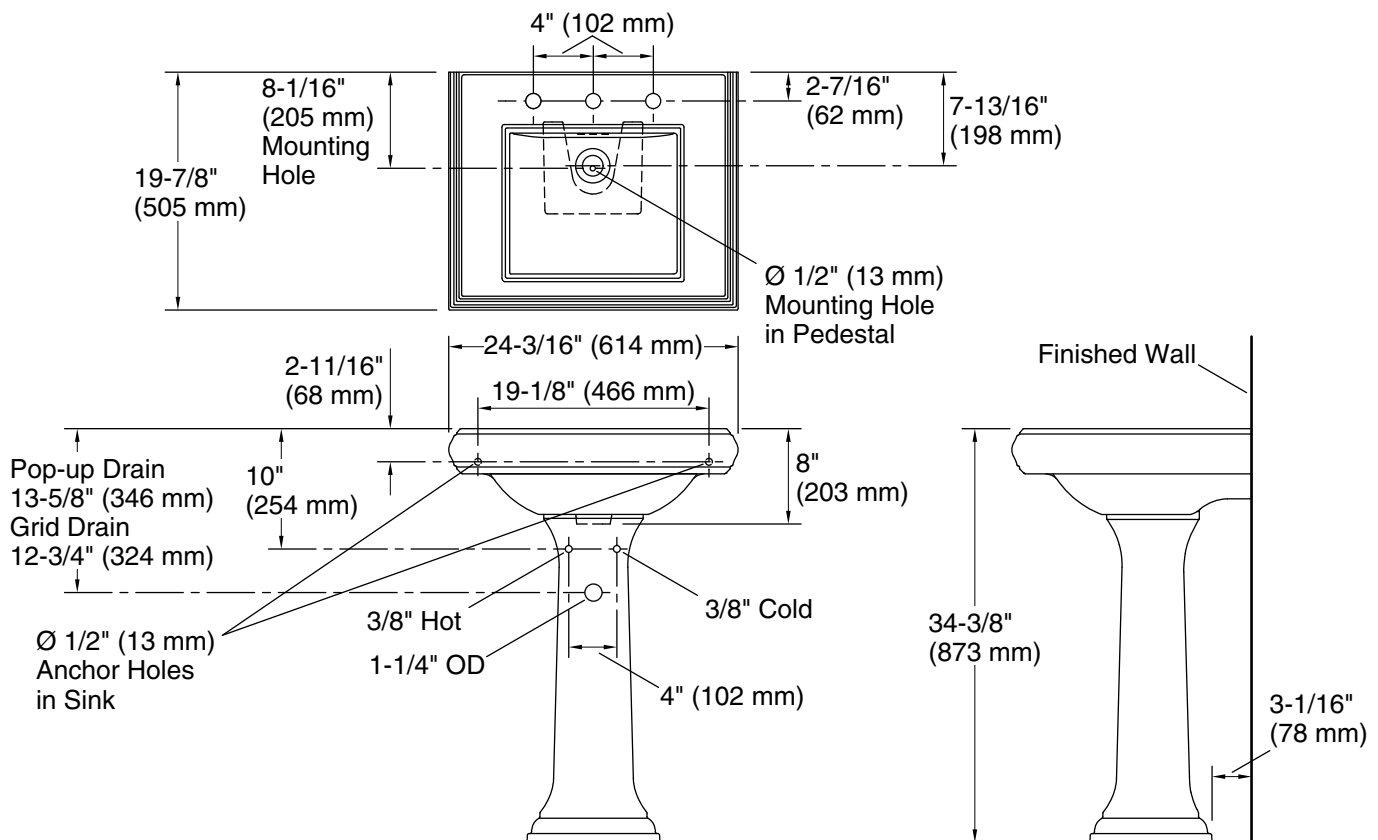

Memoirs® Classic

24-1/4" rectangular pedestal bathroom sink
K-2238-8

Features

- 8" (203 mm) widespread faucet holes
- Refined rectangular basin
- Overflow drain
- Combination consists of the K-2239-8 basin and the K-2267 pedestal
- Coordinates with other products in the Memoirs collection

2-8-2025 16:02 - US/CA

THE BOLD LOOK
OF **KOHLER**®

Technical Information

All product dimensions are nominal.

| | |
|-----------------------|---|
| Basin configuration: | Single Bowl |
| Center(s): | 8" (203 mm) |
| Bowl area (Only): | Length: 15" (381 mm) Width: 13" (330 mm) Water depth: 4-1/2" (114 mm) |
| With overflow: | Yes |
| Number of deck holes: | 3 |
| Faucet hole(s): | 1-3/8" (35 mm) |
| Drain hole: | 1-3/4" (44 mm) |