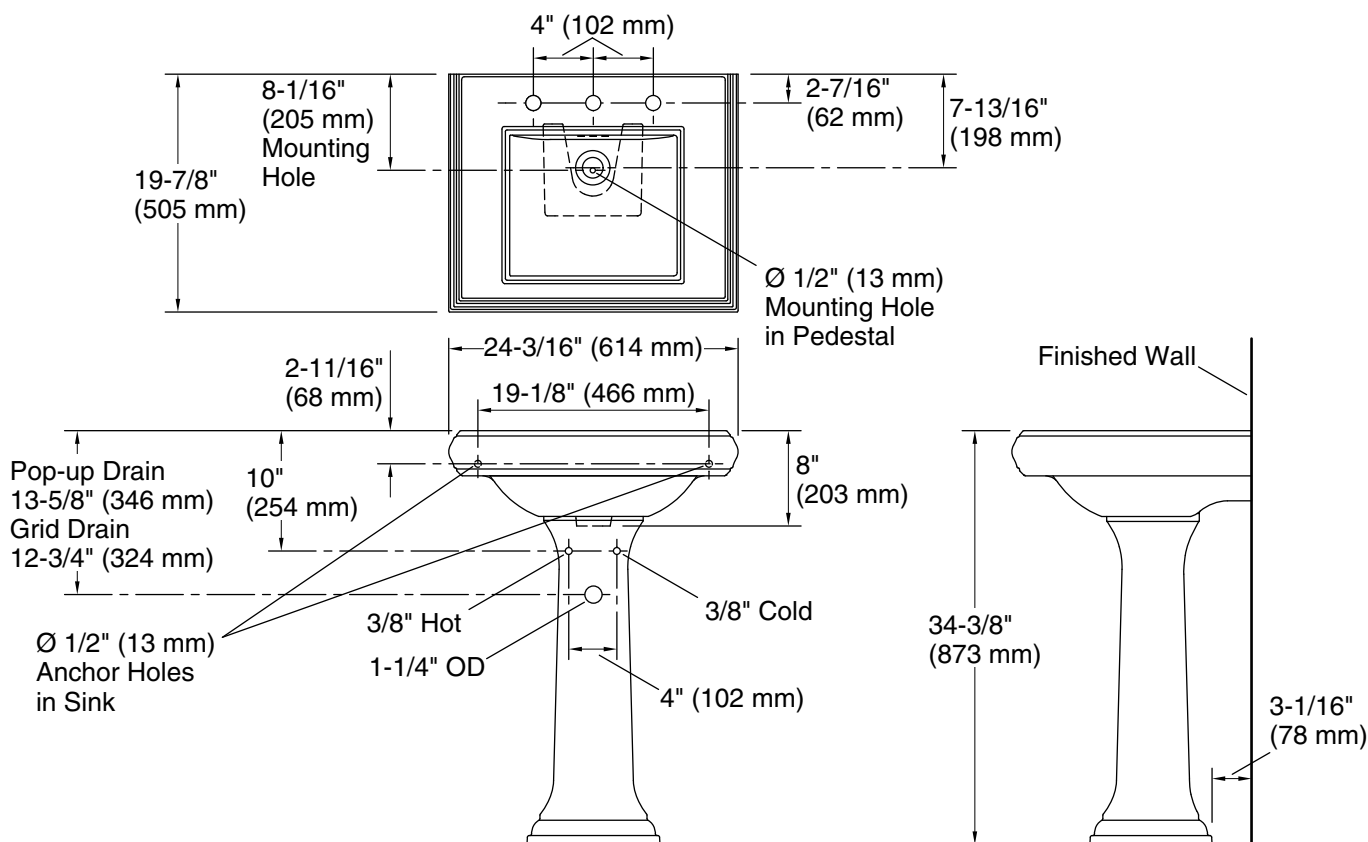

### Technical Information

All product dimensions are nominal.

Bowl configuration:	Single Bowl
Center(s):	8
Bowl area (Only):	Length: 15" (381 mm) Width: 13" (330 mm) Water depth: 4-1/2" (114 mm)
With overflow:	Yes
Number of deck holes:	3
Faucet hole spacing:	8" (203 mm)
Faucet hole(s):	1-3/8" (35 mm)
Drain hole:	1-3/4" (44 mm)