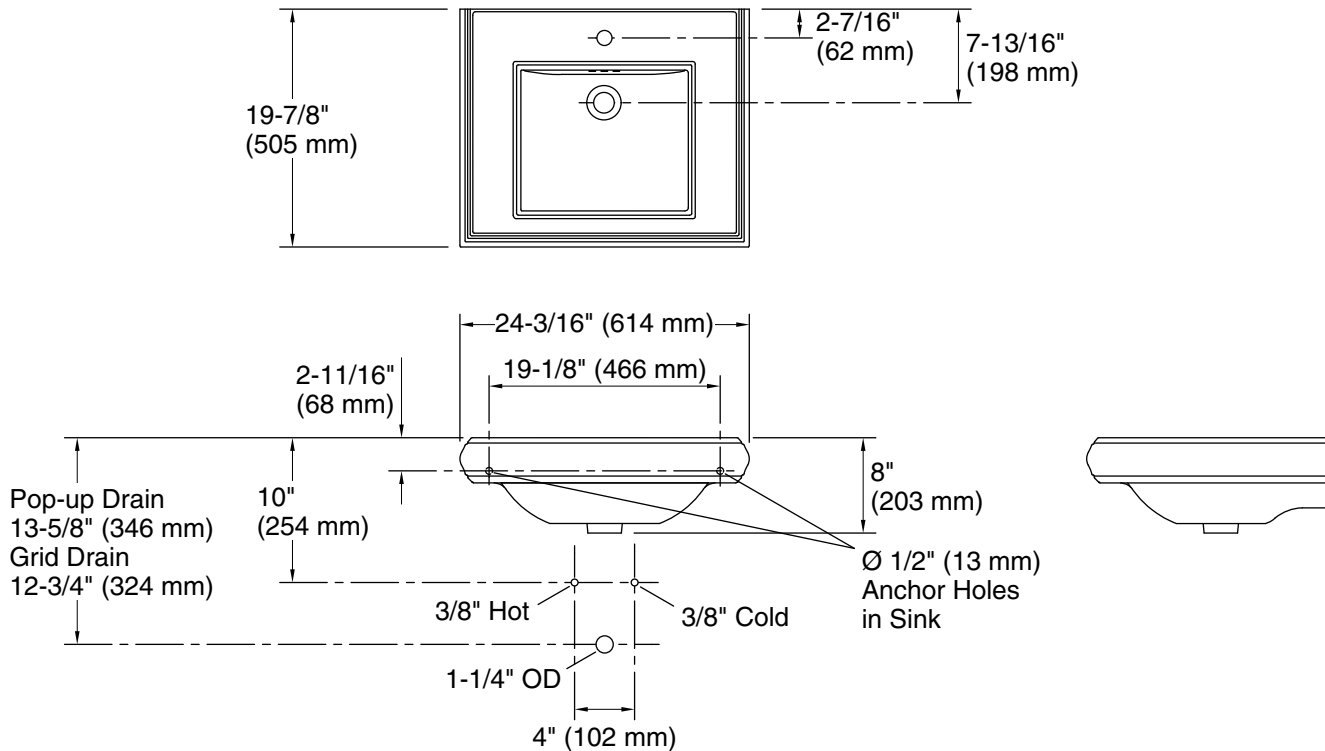

## Technical Information

All product dimensions are nominal.

Bowl configuration:	Single Bowl
Bowl area:	Length: 15" (381 mm) Width: 13" (330 mm) Water depth: 4-1/2" (114 mm)
Number of deck holes:	1
Faucet hole(s):	1-3/8" (35 mm)
Drain hole:	1-3/4" (44 mm)