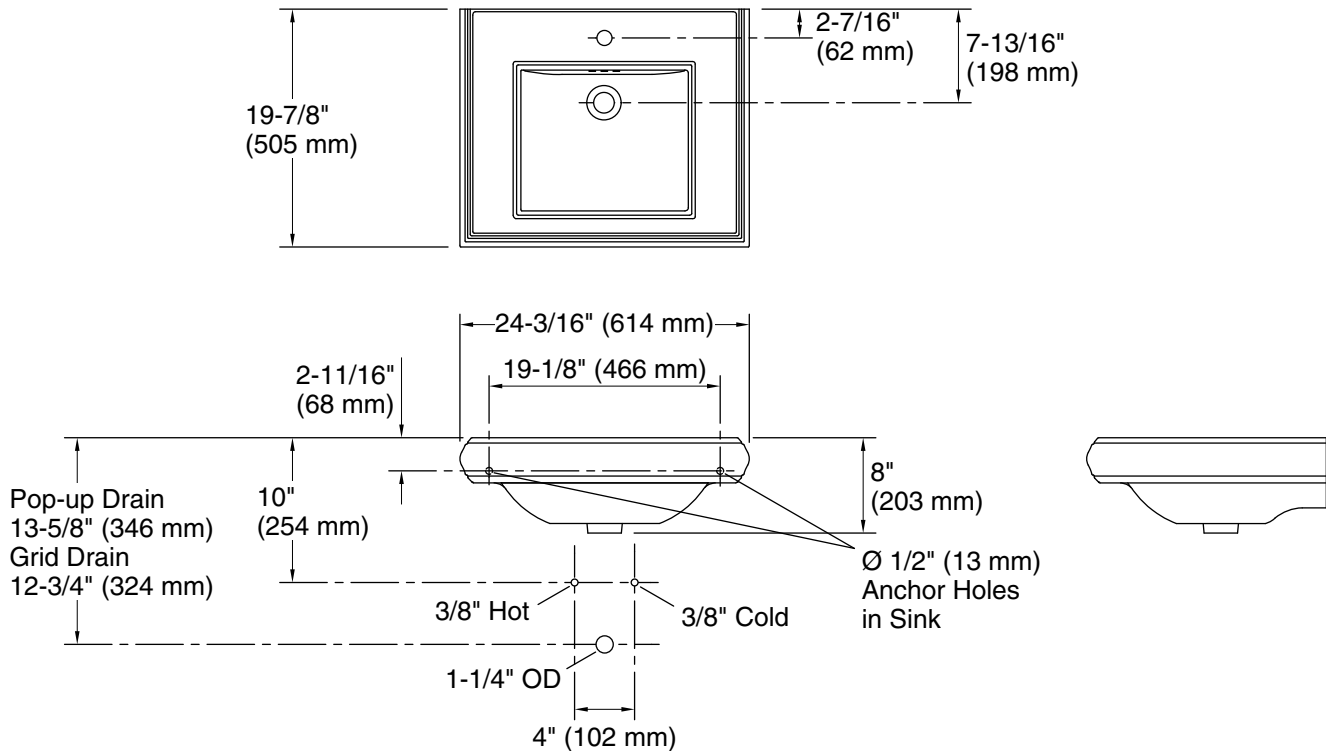

Technical Information

All product dimensions are nominal.

Bowl configuration:	Single
Bowl area:	Length: 15" (381 mm) Width: 13" (330 mm) Water depth: 4-1/2" (114 mm)
Number of deck holes:	1
Faucet hole(s):	1-3/8" (35 mm)
Drain hole:	1-3/4" (44 mm)