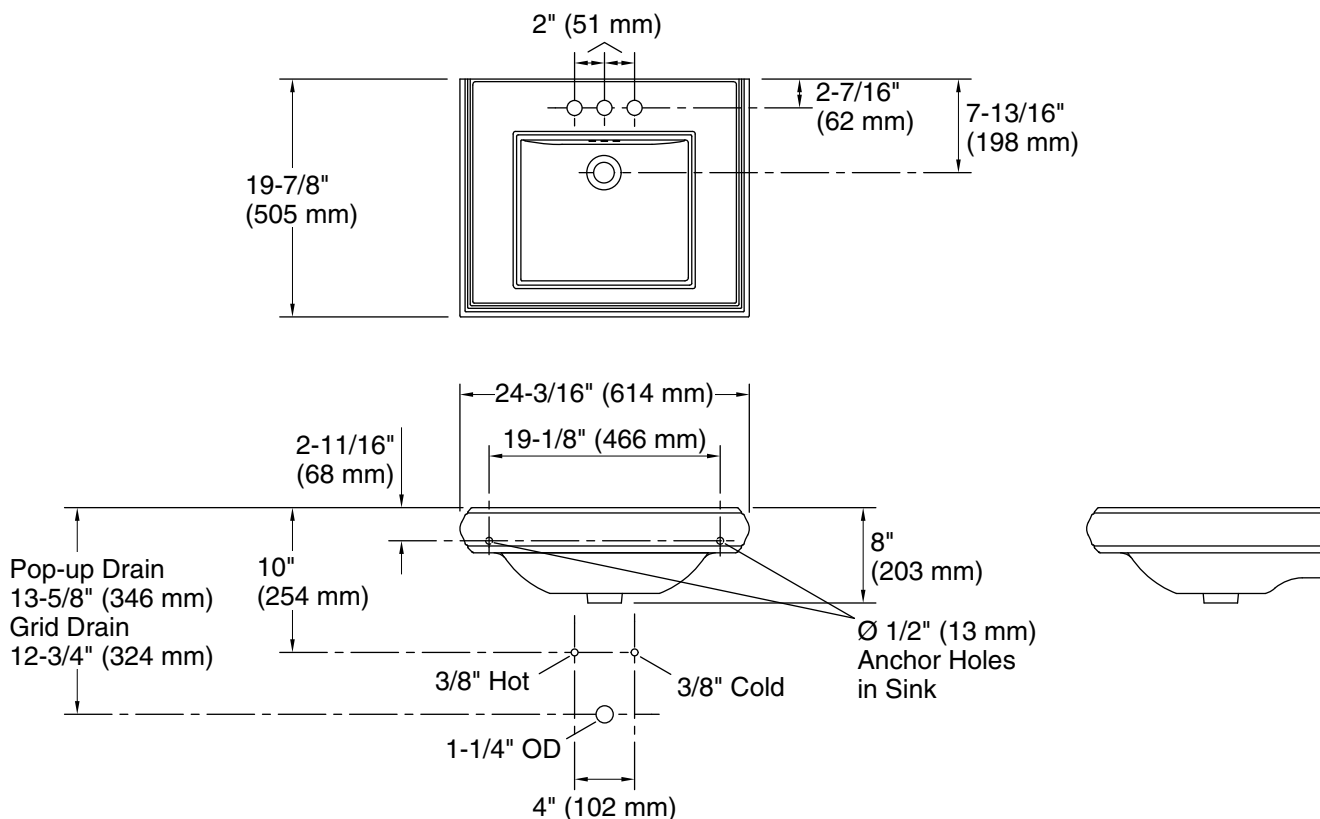

Features

- 4" (102 mm) centerset faucet holes
- Refined rectangular basin
- Overflow drain
- Combines with the K-2267 pedestal to create the K-2238-4 Memoirs pedestal sink
- Combines with the K-30009 Memoirs console table legs to create a complete console table solution
- Coordinates with other products in the Memoirs collection

Technical Information

All product dimensions are nominal.

- Bowl configuration: Single Bowl
- Center(s): 4
- Bowl area: Length: 15" (381 mm)
Width: 13" (330 mm)
Water depth: 4-1/2" (114 mm)
- With overflow: Yes
- Number of deck holes: 3
- Faucet hole spacing: 4" (102 mm)
- Faucet hole(s): 1-1/4" (32 mm)
- Drain hole: 1-3/4" (44 mm)