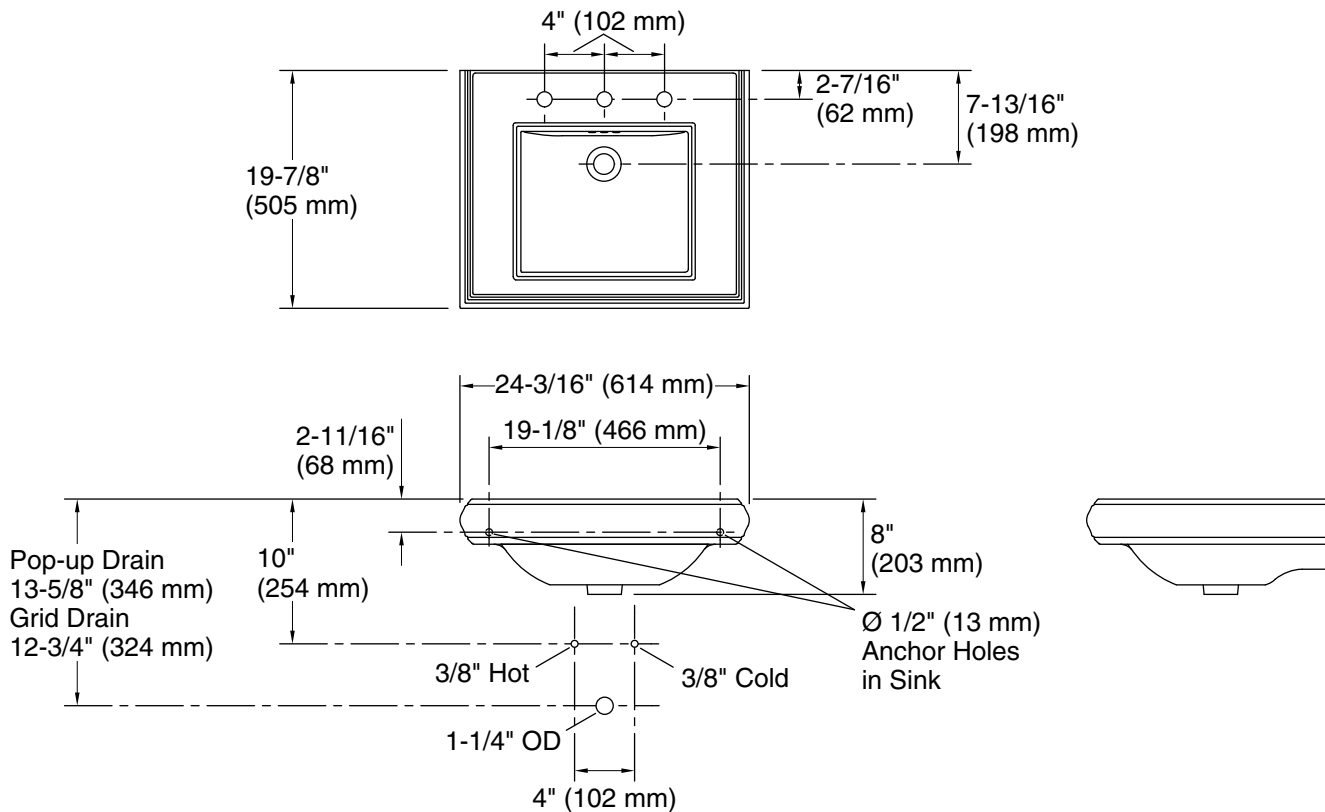

## Technical Information

All product dimensions are nominal.

Bowl configuration:	Single Bowl
Center(s):	8
Bowl area:	Length: 15" (381 mm) Width: 13" (330 mm) Water depth: 4-1/2" (114 mm)
With overflow:	Yes
Number of deck holes:	3
Faucet hole spacing:	8" (203 mm)
Faucet hole(s):	1-3/8" (35 mm)
Drain hole:	1-3/4" (44 mm)