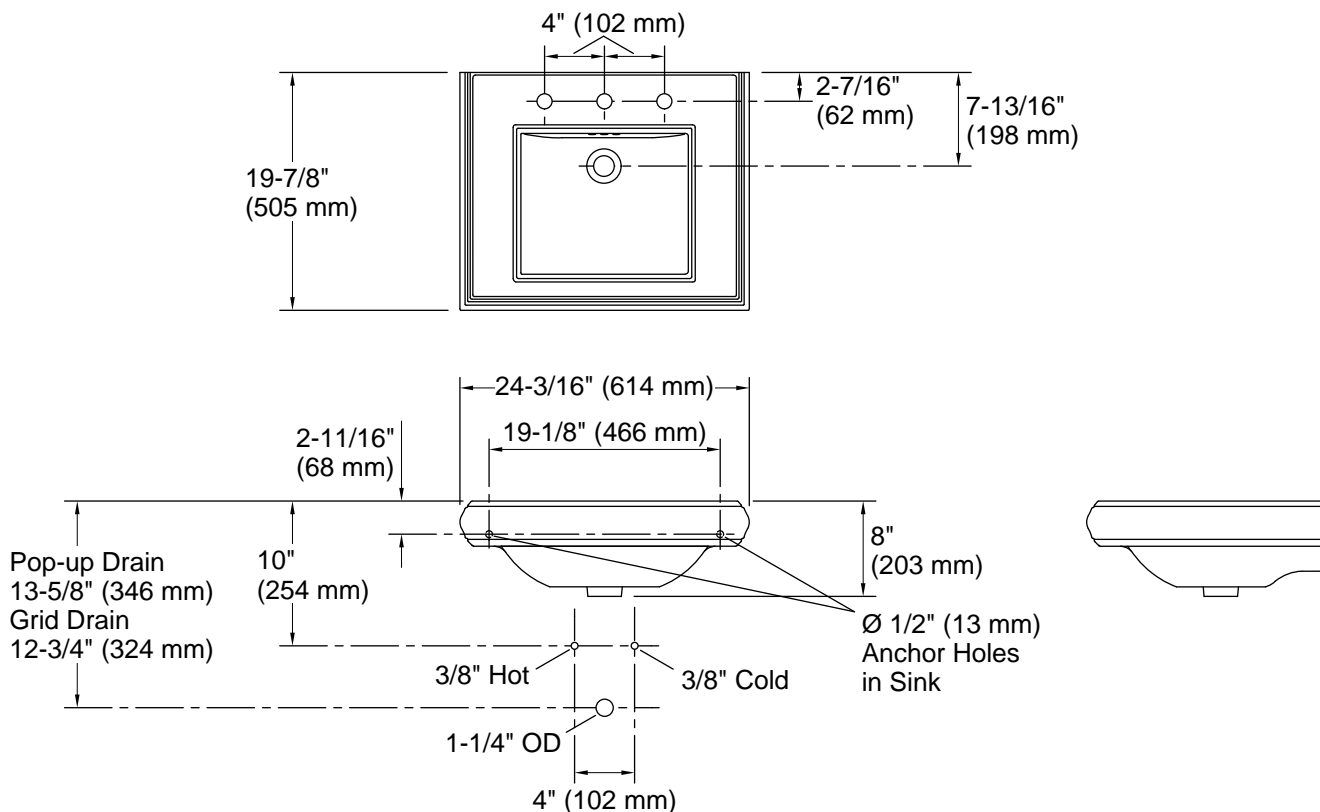

Features

- 8" (203 mm) widespread faucet holes
- Refined rectangular basin
- Overflow drain
- Combines with the K-2267 pedestal to create the K-2238-8 Memoirs pedestal sink
- Combines with the K-30009 Memoirs console table legs to create a complete console table solution
- Coordinates with other products in the Memoirs collection

Technical Information

All product dimensions are nominal.

Basin configuration:	Single Bowl
Center(s):	8" (203 mm)
Bowl area:	Length: 15" (381 mm) Width: 13" (330 mm) Water depth: 4-1/2" (114 mm)
With overflow:	Yes
Number of deck holes:	3
Faucet hole(s):	1-3/8" (35 mm)
Drain hole:	1-3/4" (44 mm)