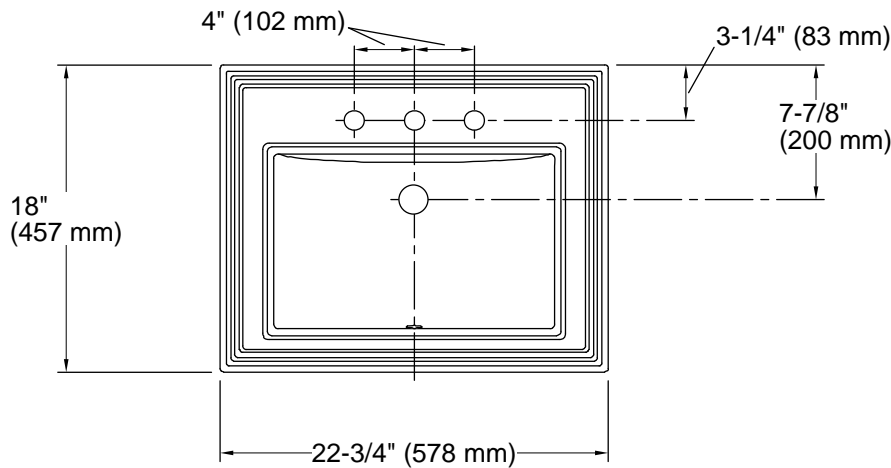

12-19-2024 20:00 - US/CA

THE BOLD LOOK
OF **KOHLER**®

Technical Information

All product dimensions are nominal.

Basin configuration:	Single Bowl
Bowl area (Only):	Length: 17" (432 mm) Width: 10" (254 mm) Water depth: 5" (127 mm)
Number of deck holes:	3
Faucet hole(s):	1-3/8" (35 mm)
Drain hole:	1-3/4" (44 mm)
Template:	1003676, required, included