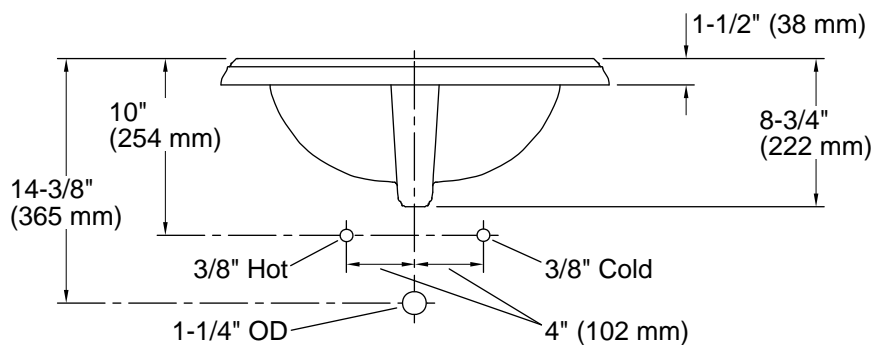

12-19-2024 20:00 - US/CA

THE BOLD LOOK
OF **KOHLER**®

Technical Information

All product dimensions are nominal.

Basin configuration:	Single Bowl
Bowl area (Only):	Length: 17" (432 mm) Width: 10" (254 mm) Water depth: 5" (127 mm)
Number of deck holes:	3
Faucet hole(s):	1-3/8" (35 mm)
Drain hole:	1-3/4" (44 mm)
Template:	1003676, required, included