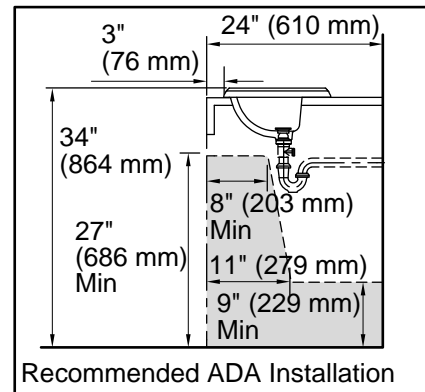

12-19-2024 20:00 - US/CA

THE BOLD LOOK
OF **KOHLER**®

Technical Information

All product dimensions are nominal.

Basin configuration:	Single Bowl
Bowl area (Only):	Length: 17" (432 mm) Width: 10" (254 mm) Water depth: 5" (127 mm)
Number of deck holes:	3
Faucet hole(s):	1-3/8" (35 mm)
Drain hole:	1-3/4" (44 mm)
Template:	1003676, required, included