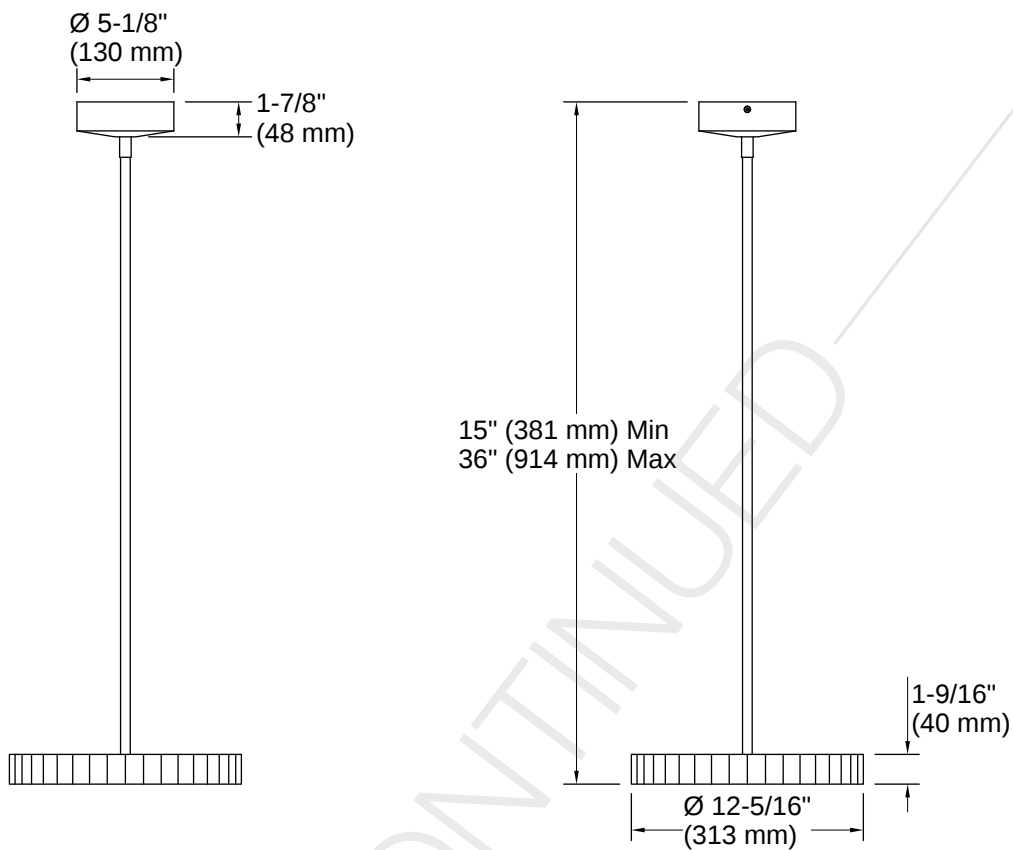

Installation Notes

Install this product according to the installation instructions.