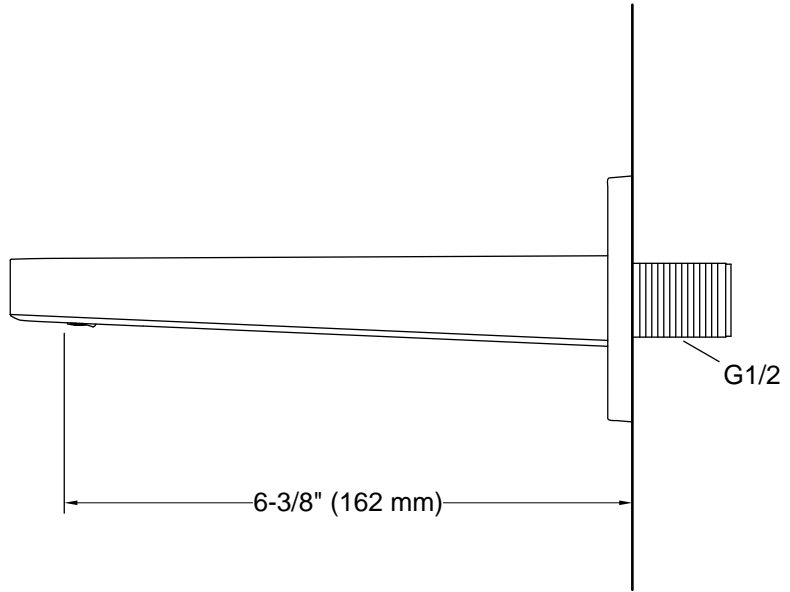

Technical Information

All product dimensions are nominal.

Drain included: No

Drain with overflow: No

Notes

Install this product according to the installation guide.