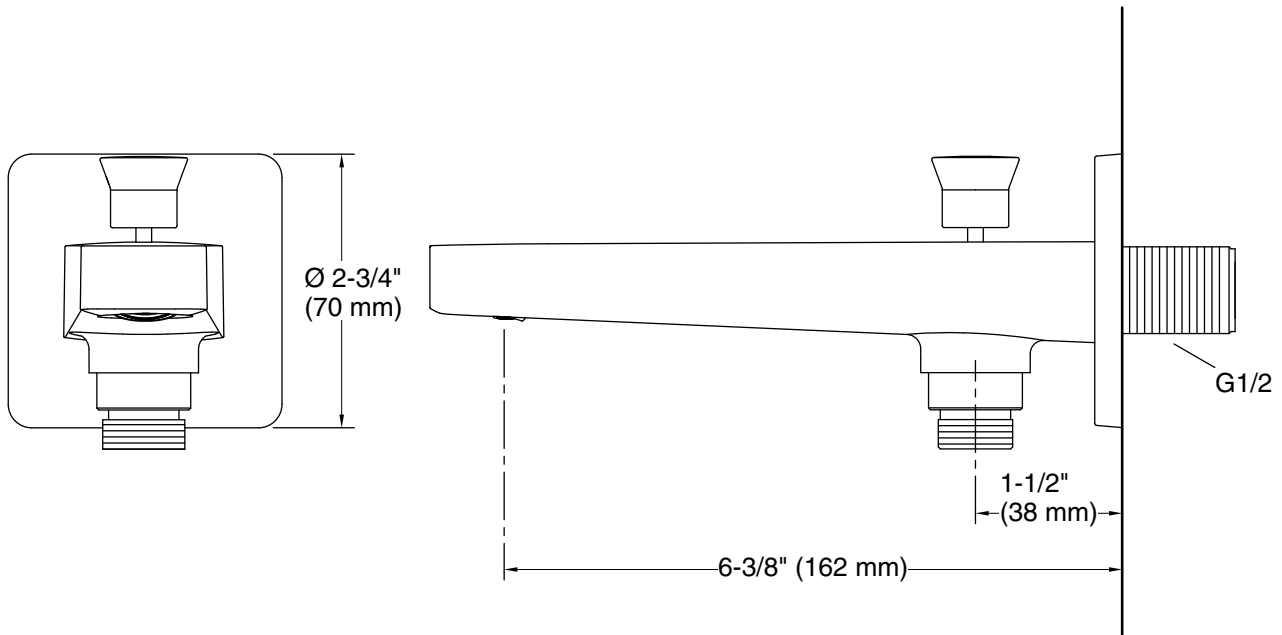

## Features

- Versatile modern design
- Diverter spout with G 1/2 connection
- 6.38 inch (162 mm) spout reach

## Installation

- Wall-mount

## Technical Information

All product dimensions are nominal.

Drain included: No

Drain with overflow: No