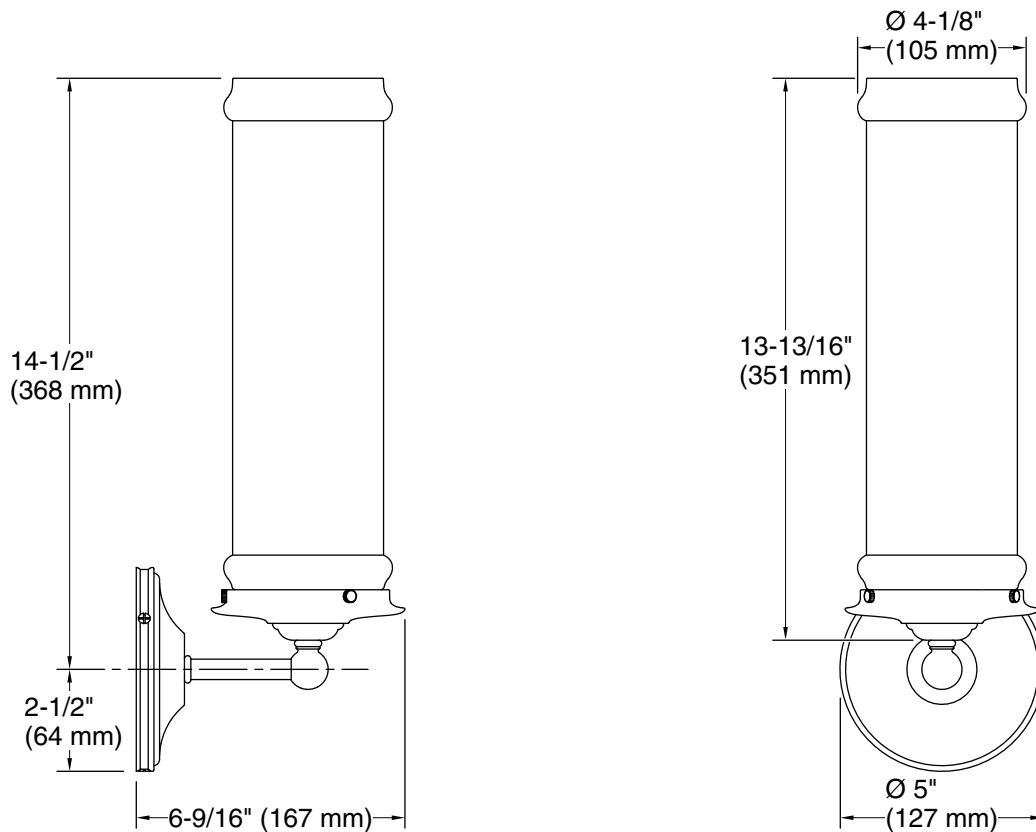

Required Electrical Service

One circuit required.

Lights: 120 V, 0.333 A, 60 Hz

Technical Information

All product dimensions are nominal.

Material: Brass
Number of Lights: 1
Lighting Type: Socket-based
Socket Type: E-12 Candelabra
Number of Shades: 1
Shade Type: Glass - clear
Hanging Type: Non-hanging
Downrod Detail: 0 x
Electrical component rating: Socket Rating: 60 Hz, 60 W, 450 Lumens, 3000K