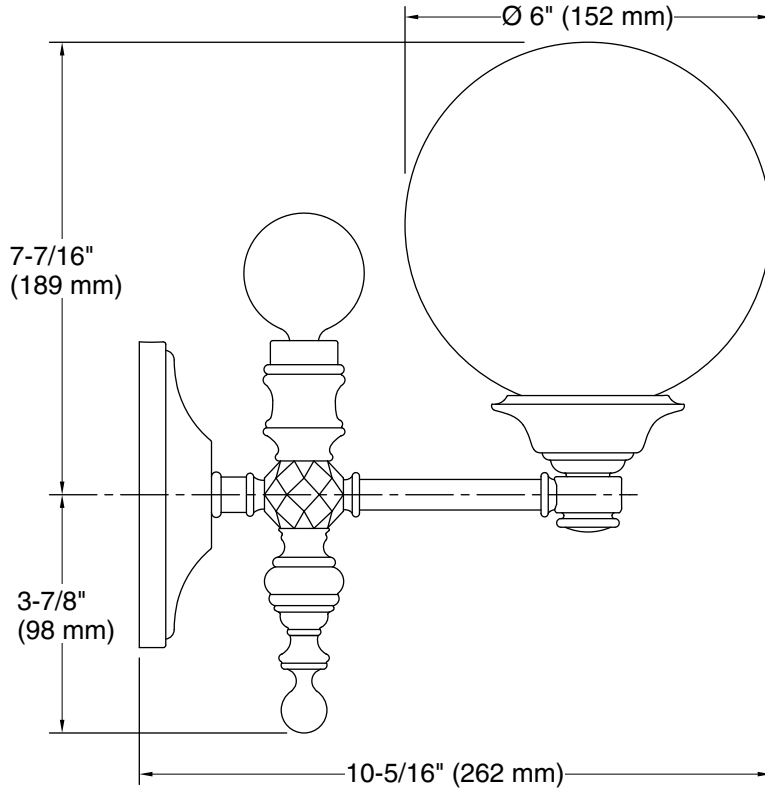

Required Electrical Service

One circuit required.

Lights: 120 V, 0.5 A, 60 Hz

Technical Information

All product dimensions are nominal.

Material: Brass
Number of Lights: 1
Lighting Type: Socket-based
Socket Type: E-12 Candelabra
Number of Shades: 1
Shade Type: Glass - clear
Hanging Type: Non-hanging
Downrod Detail: 0 x
Electrical component rating: Socket Rating: 60 Hz, 60 W, 450 Lumens, 2300K