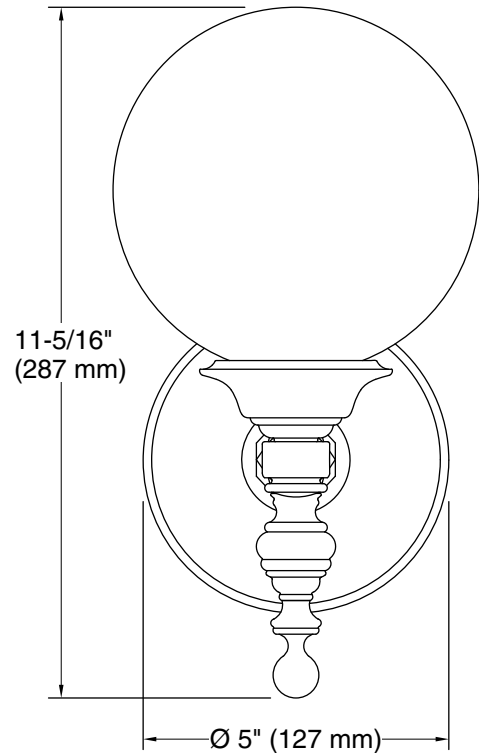

Required Electrical Service

One circuit required.

Lights: 120 V, 0.5 A, 60 Hz

Technical Information

All product dimensions are nominal.

Material: Brass
Number of Lights: 1
Lighting Type: Socket-based
Socket Type: E-12 Candelabra
Number of Shades: 1
Shade Type: Glass - clear
Hanging Type: Non-hanging
Downrod Detail: 0 x
Electrical component rating: Socket Rating: 60 Hz, 60 W, 450 Lumens, 2300K