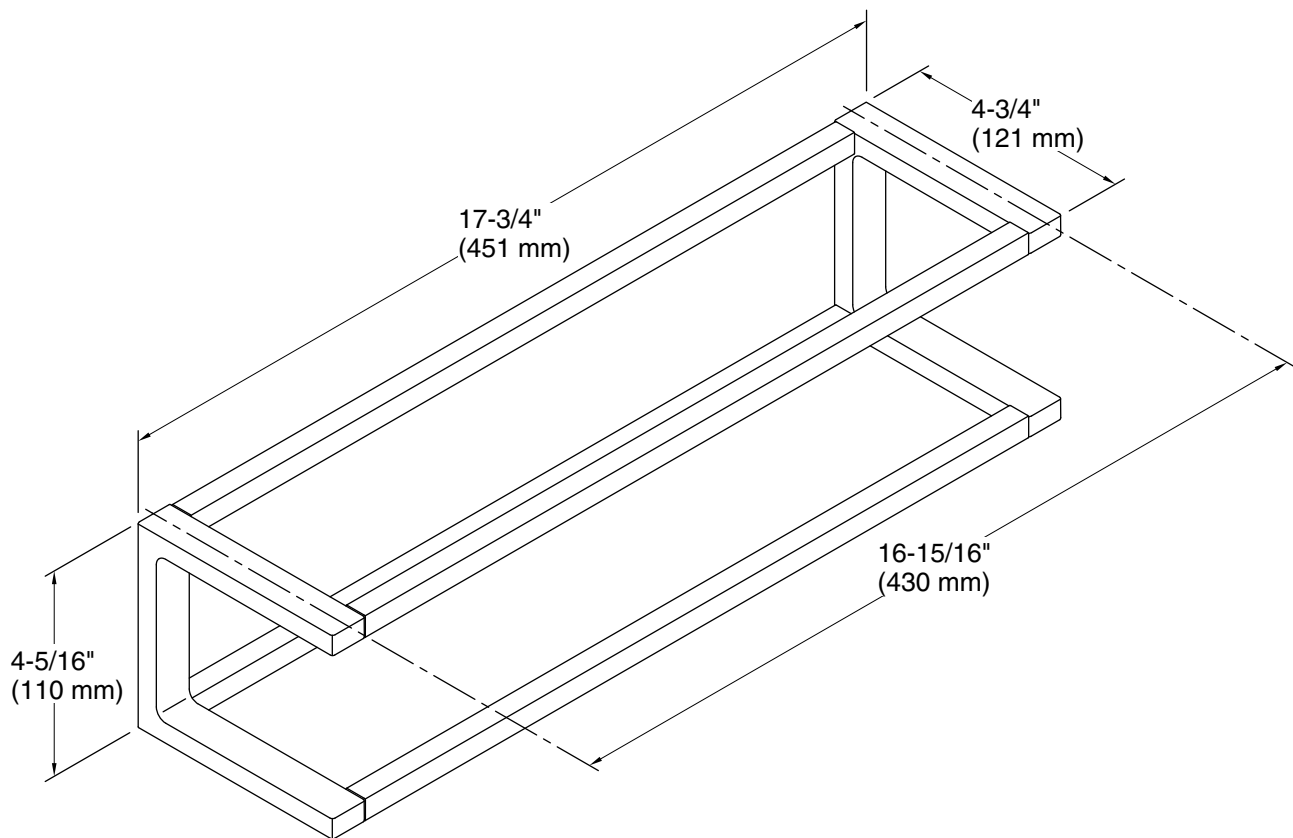

Technical Information

All product dimensions are nominal.

Material: Zinc, Brass

Notes

Install this product according to the installation instructions.

CAUTION: Risk of personal injury. Do not install these products in any area where they are likely to be used inadvertently as a grab bar or support bar. These products are not designed or intended for use as a grab bar or support bar.