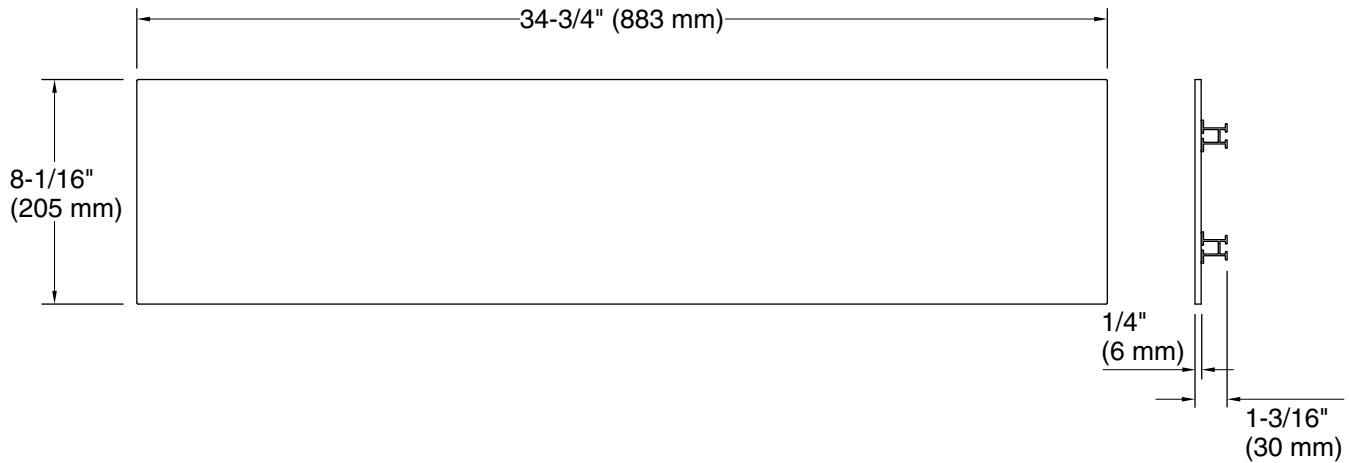

Technical Information

All product dimensions are nominal.

Material: MDF, Aluminum

Notes

Install this product according to the installation instructions.