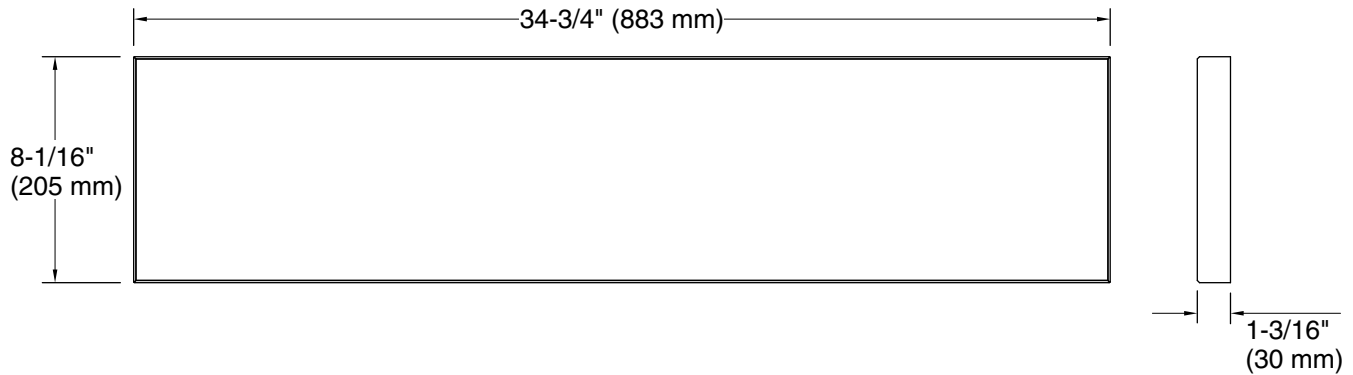

Technical Information

All product dimensions are nominal.

Material: Natural Stone

Notes

Install this product according to the installation instructions.