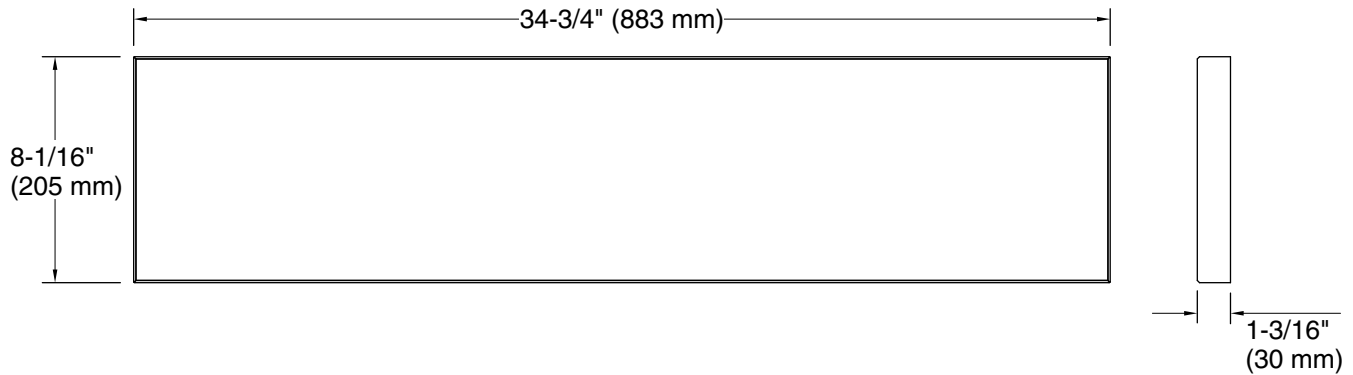

Technical Information

All product dimensions are nominal.
Material: Natural Stone

Notes

Install this product according to the installation instructions.