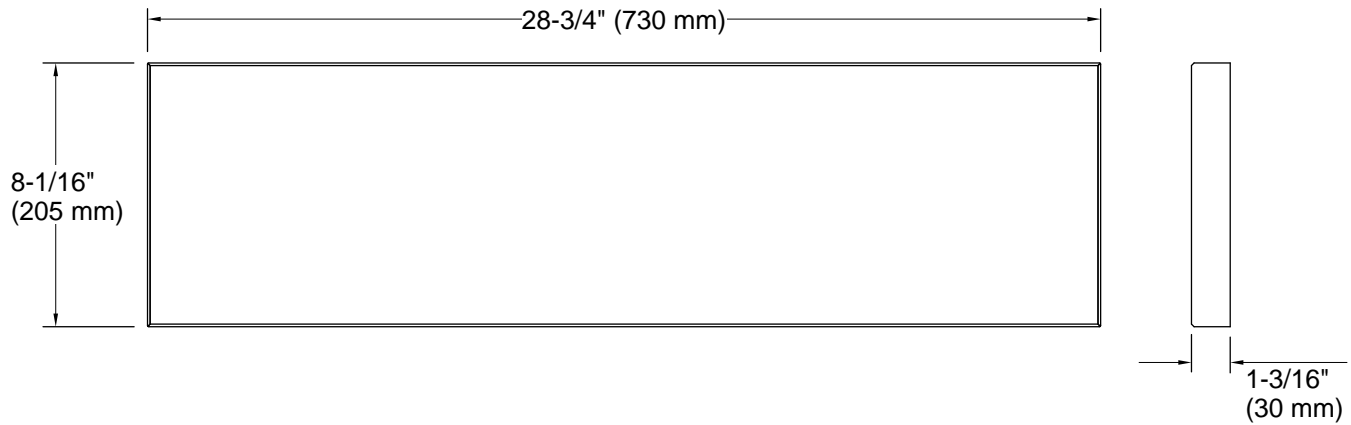

Technical Information

All product dimensions are nominal.

Material: Natural Stone

Notes

Install this product according to the installation instructions.