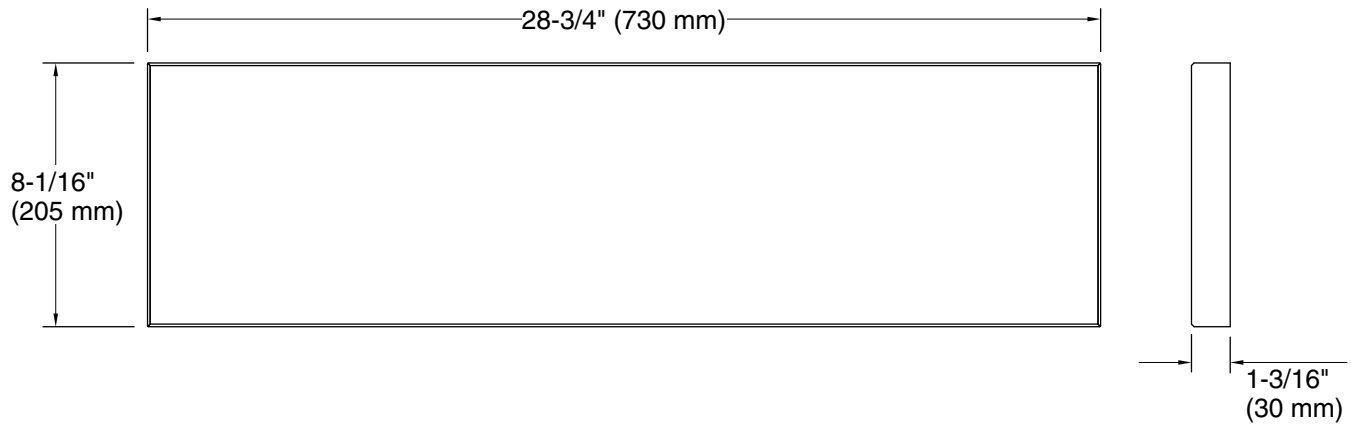

Technical Information

All product dimensions are nominal.
Material: Natural Stone

Notes

Install this product according to the installation instructions.