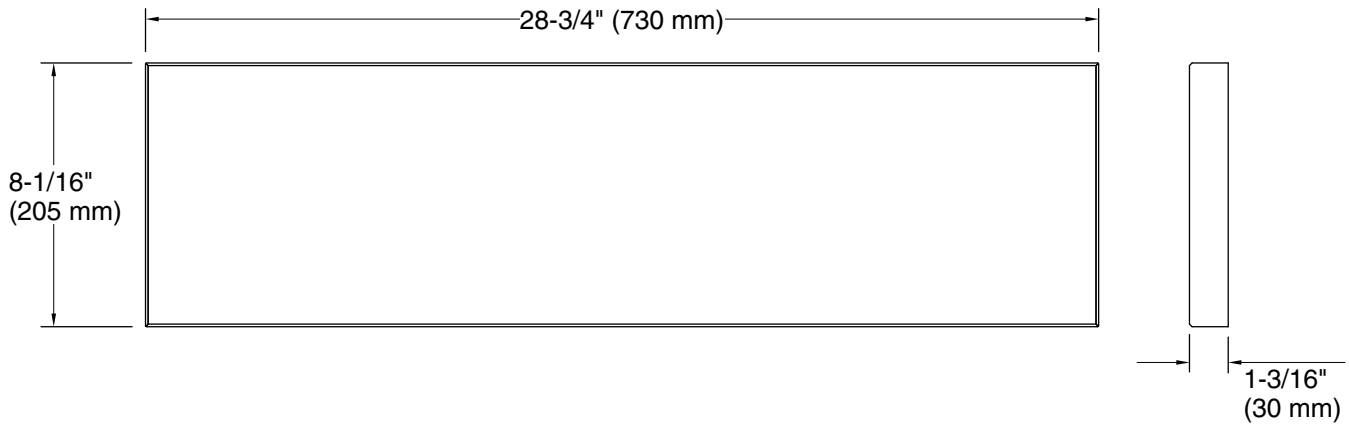

Technical Information

All product dimensions are nominal.

Material: Natural Stone

Notes

Install this product according to the installation instructions.