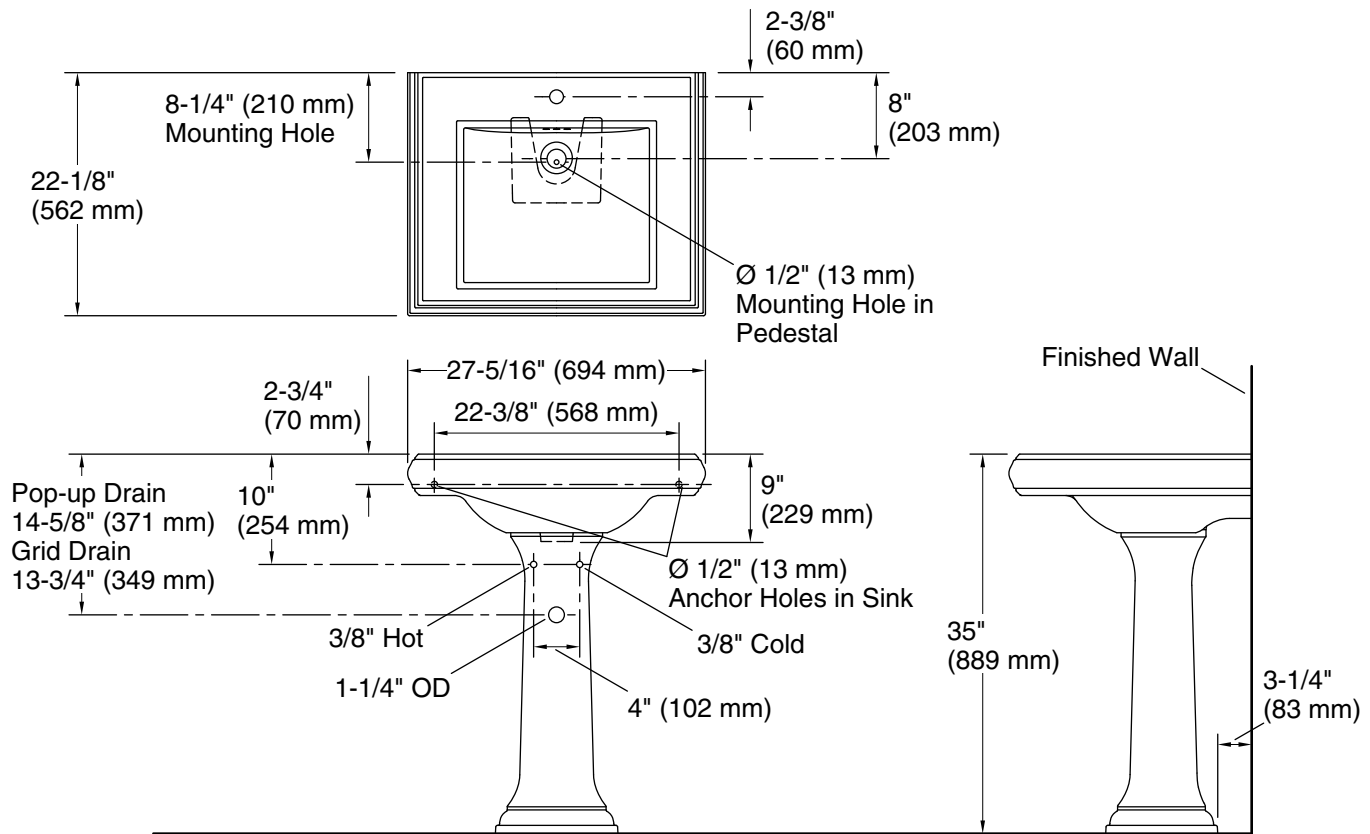

10-3-2024 00:30 - US/CA

THE BOLD LOOK
OF **KOHLER**®

Technical Information

All product dimensions are nominal.

Bowl configuration:	Single Bowl
Bowl area (Only):	Length: 18" (457 mm)
	Width: 15" (381 mm)
	Water depth: 5-1/4" (133 mm)
With overflow:	Yes
Number of deck holes:	1
Faucet hole(s):	1-3/8" (35 mm)
Drain hole:	1-3/4" (44 mm)