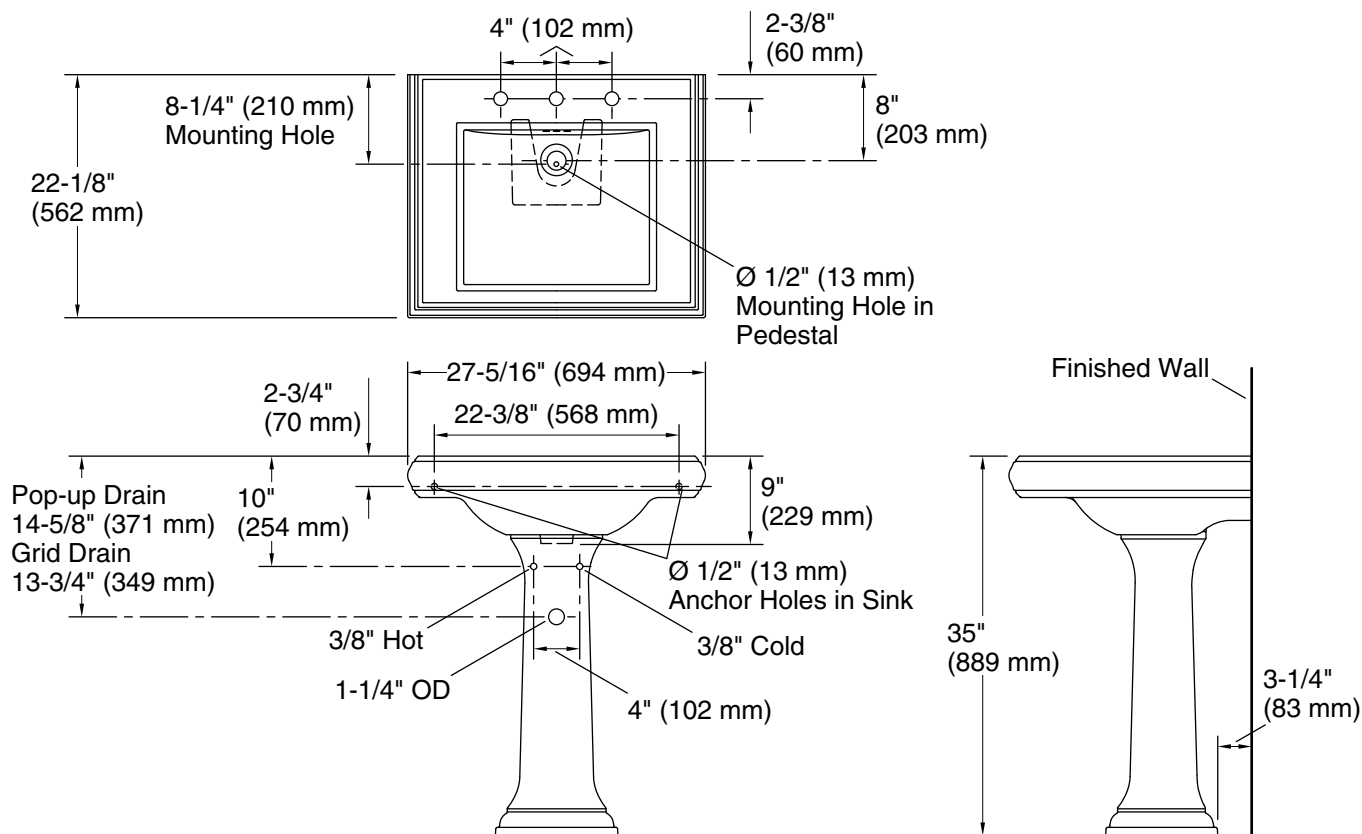

Technical Information

All product dimensions are nominal.

Bowl configuration:	Single Bowl
Center(s):	8
Bowl area (Only):	Length: 18" (457 mm) Width: 15" (381 mm) Water depth: 5-1/4" (133 mm)
With overflow:	Yes
Number of deck holes:	3
Faucet hole spacing:	8" (203 mm)
Faucet hole(s):	1-1/4" (32 mm)
Drain hole:	1-3/4" (44 mm)

Notes

Install this product according to the installation instructions.