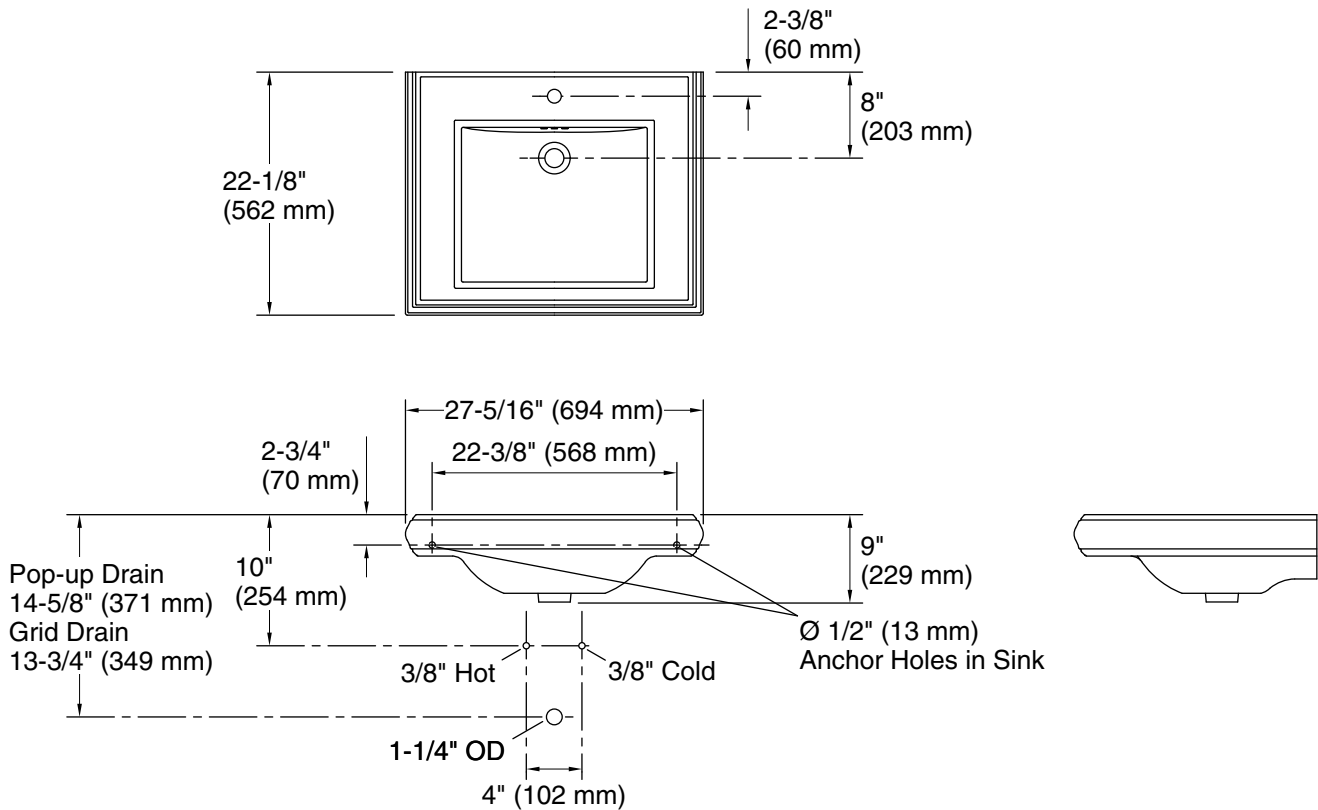

Technical Information

All product dimensions are nominal.

Bowl configuration:	Single Bowl
Bowl area:	Length: 18" (457 mm) Width: 15" (381 mm) Water depth: 5-1/4" (133 mm)
With overflow:	Yes
Number of deck holes:	1
Faucet hole(s):	1-3/8" (35 mm)
Drain hole:	1-3/4" (44 mm)