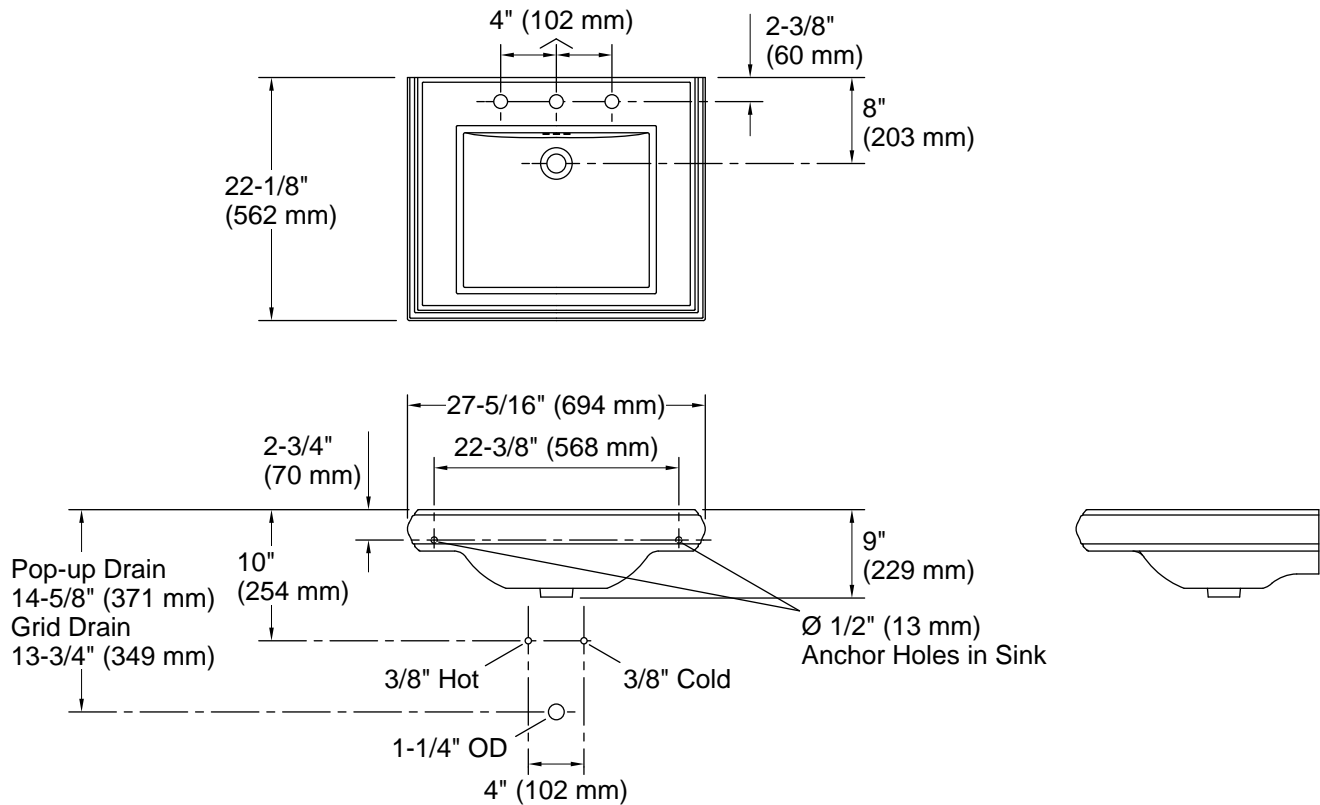

Features

- 8" (203 mm) widespread faucet holes
- Refined rectangular basin
- Overflow drain
- Combines with the K-2267 pedestal to create the K-2258-8 Memoirs pedestal sink
- Combines with the K-30010 Memoirs console table legs to create a complete console table solution
- Coordinates with other products in the Memoirs collection

Technical Information

All product dimensions are nominal.

Basin configuration:	Single Bowl
Center(s):	8" (203 mm)
Bowl area:	Length: 18" (457 mm) Width: 15" (381 mm) Water depth: 5-1/4" (133 mm)
With overflow:	Yes
Number of deck holes:	3
Faucet hole(s):	1-3/8" (35 mm)
Drain hole:	1-3/4" (44 mm)