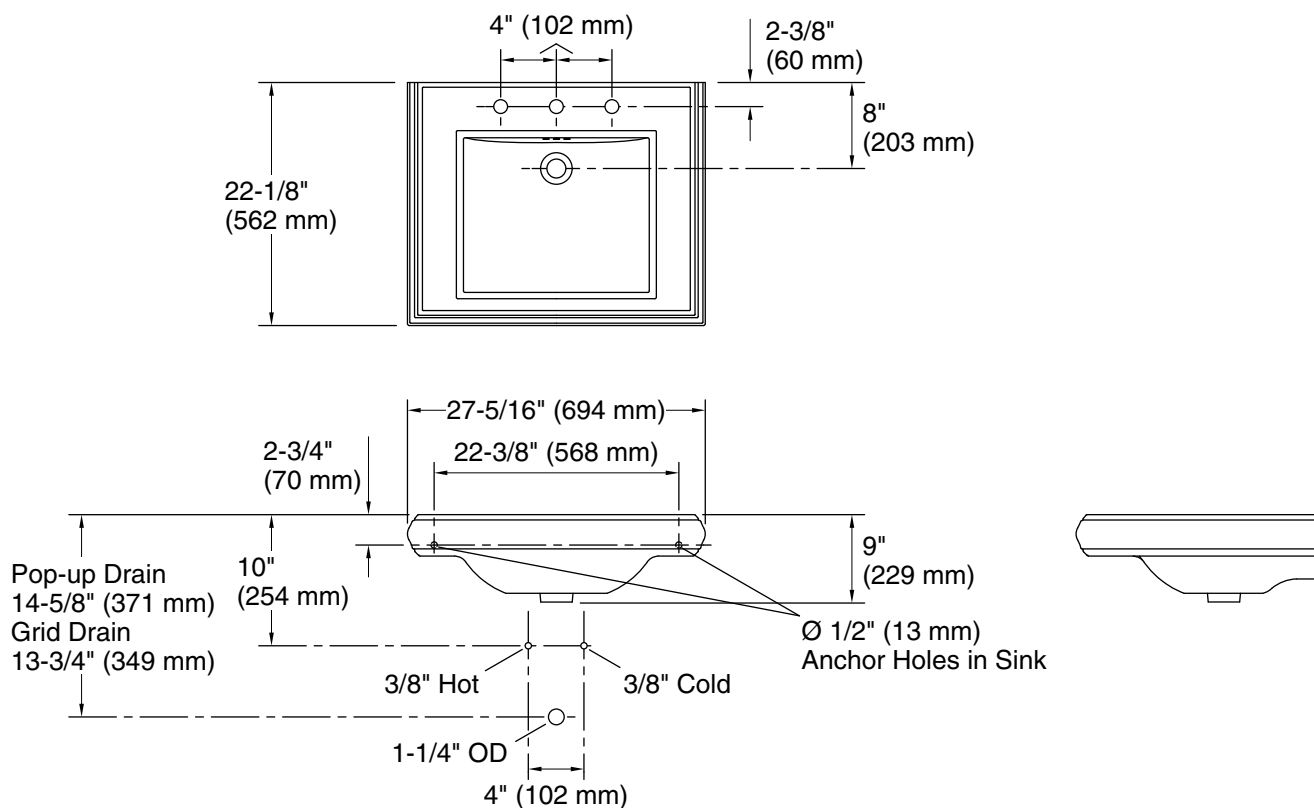

Features

- 8" (203 mm) widespread faucet holes
- Refined rectangular basin
- Overflow drain
- Combines with the K-2267 pedestal to create the K-2258-8 Memoirs pedestal sink
- Combines with the K-30010 Memoirs console table legs to create a complete console table solution
- Coordinates with other products in the Memoirs collection

Technical Information

All product dimensions are nominal.

Bowl configuration:	Single Bowl
Center(s):	8
Bowl area:	Length: 18" (457 mm) Width: 15" (381 mm) Water depth: 5-1/4" (133 mm)
With overflow:	Yes
Number of deck holes:	3
Faucet hole spacing:	8" (203 mm)
Faucet hole(s):	1-3/8" (35 mm)
Drain hole:	1-3/4" (44 mm)