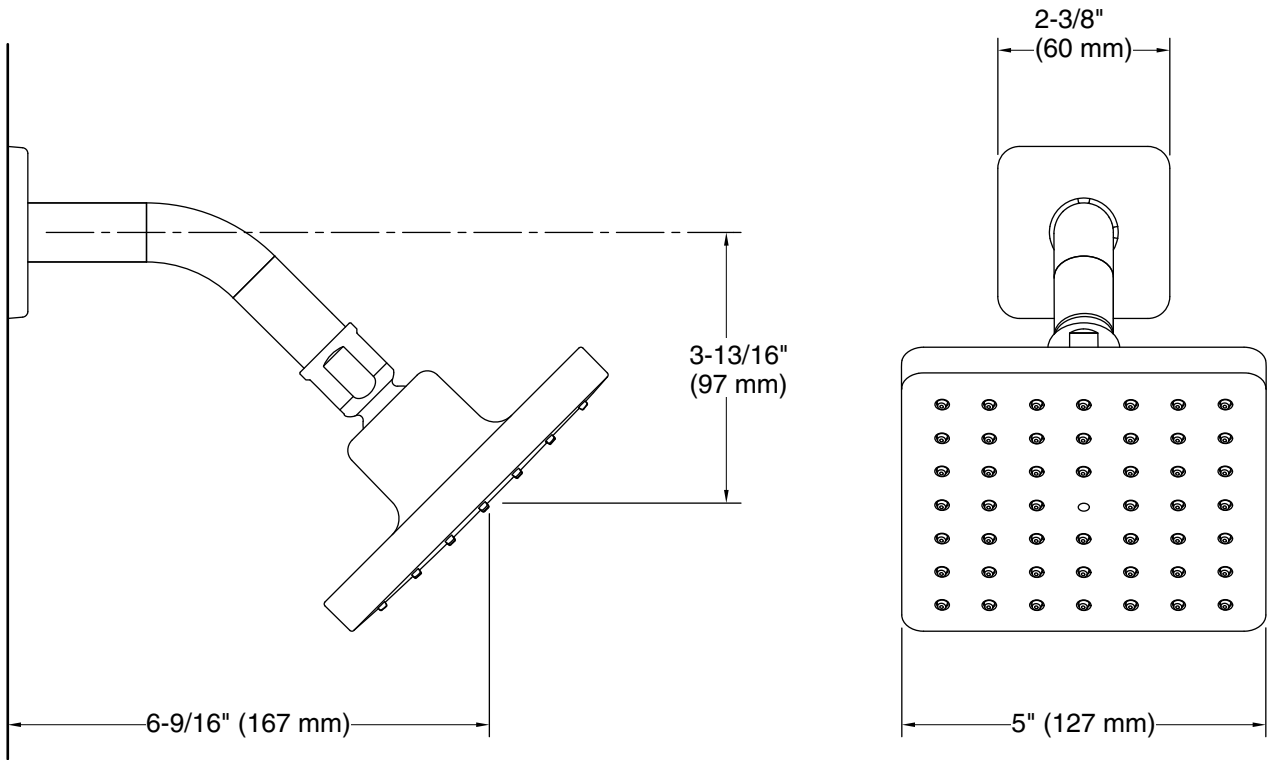

KOHLER® Faucets Square 127 mm single-function showerhead, 9.0 lpm

Parallel™
K-22645IN

Features

- Single-function showerhead
- MasterClean™ sprayface features an easy-to-clean surface that withstands mineral buildup and maximizes spray performance
- Optimized sprayface for maximum performance
- Adjustable swivel ball joint allows for precise spray adjustment
- 2.38 gpm (9.0 lpm) maximum flow rate at 43.5 psi (3.0 bar)
- Coordinates with other products in the Parallel collection

For the most current Specification Sheet, go to <http://www.kohler.co.in>.

9-23-2024 04:11 - IN

THE BOLD LOOK
OF **KOHLER®**

KOHLER Faucets Square 127 mm single-function showerhead, 9.0 lpm
Parallel™
K-22645IN

Technical Information

All product dimensions are nominal.

Notes

Install this product according to the installation guide.