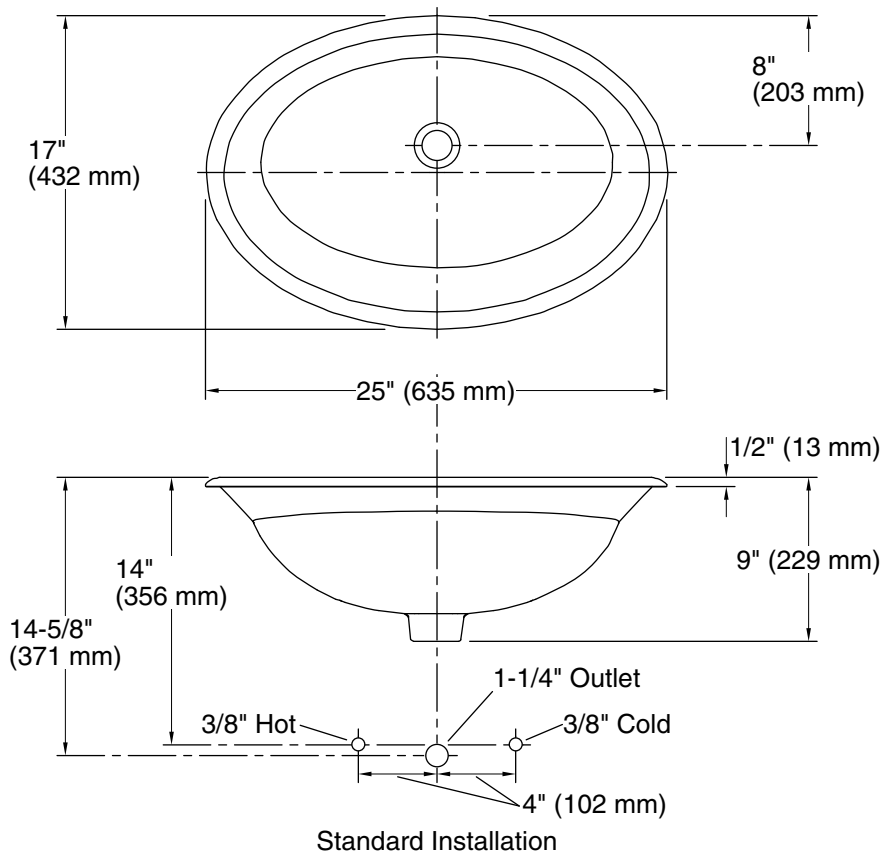

Centerpiece®

25" oval drop-in bathroom sink, no overflow
K-2264

Features

- Oval basin
- Beveled ledge
- No faucet holes; requires wall- or counter-mount faucet

Material

- Vitreous china

Installation

- Drop-in

See website for detailed warranty information.

Technical Information

All product dimensions are nominal.

Bowl configuration:	Single
Bowl area (Only):	Length: 23" (584 mm) Width: 15" (381 mm) Water depth: 7" (178 mm)
With overflow:	No
Drain hole:	1-3/4" (44 mm)
Template:	114809-7, required, included

Notes

Install this product according to the installation instructions.

4-5/8" (117 mm) minimum faucet spout length needed to reach over rim into basin.

NOTICE: Countertop manufacturer or cutter must use the cut-out template provided with the product, or a current one provided by Kohler Co. (call 1-800-4-KOHLER). Kohler Co. is not responsible for cutout errors when the incorrect cutout template is used.