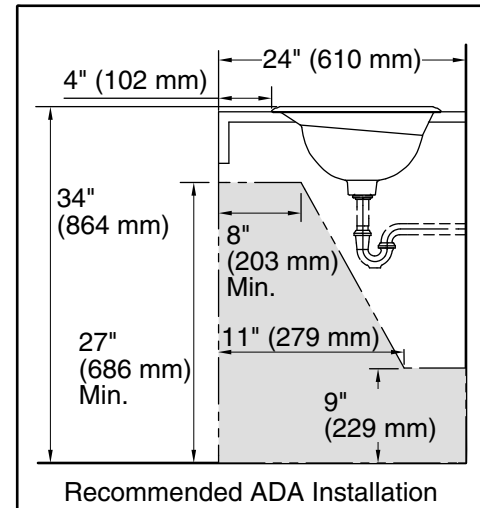

Centerpiece®

25" oval drop-in bathroom sink, no overflow
K-2264

Features

- Oval basin
- Beveled ledge
- No faucet holes; requires wall- or counter-mount faucet

Material

- Vitreous china

Installation

- Drop-in

See website for detailed warranty information.

Technical Information

All product dimensions are nominal.

Bowl configuration:	Single
Bowl area (Only):	Length: 23" (584 mm) Width: 15" (381 mm) Water depth: 7" (178 mm)
With overflow:	No
Drain hole:	1-3/4" (44 mm)
Template:	114809-7, required, included

Notes

Install this product according to the installation instructions.

4-5/8" (117 mm) minimum faucet spout length needed to reach over rim into basin.

NOTICE: Countertop manufacturer or cutter must use the cut-out template provided with the product, or a current one provided by Kohler Co. (call 1-800-4-KOHLER). Kohler Co. is not responsible for cutout errors when the incorrect cutout template is used.