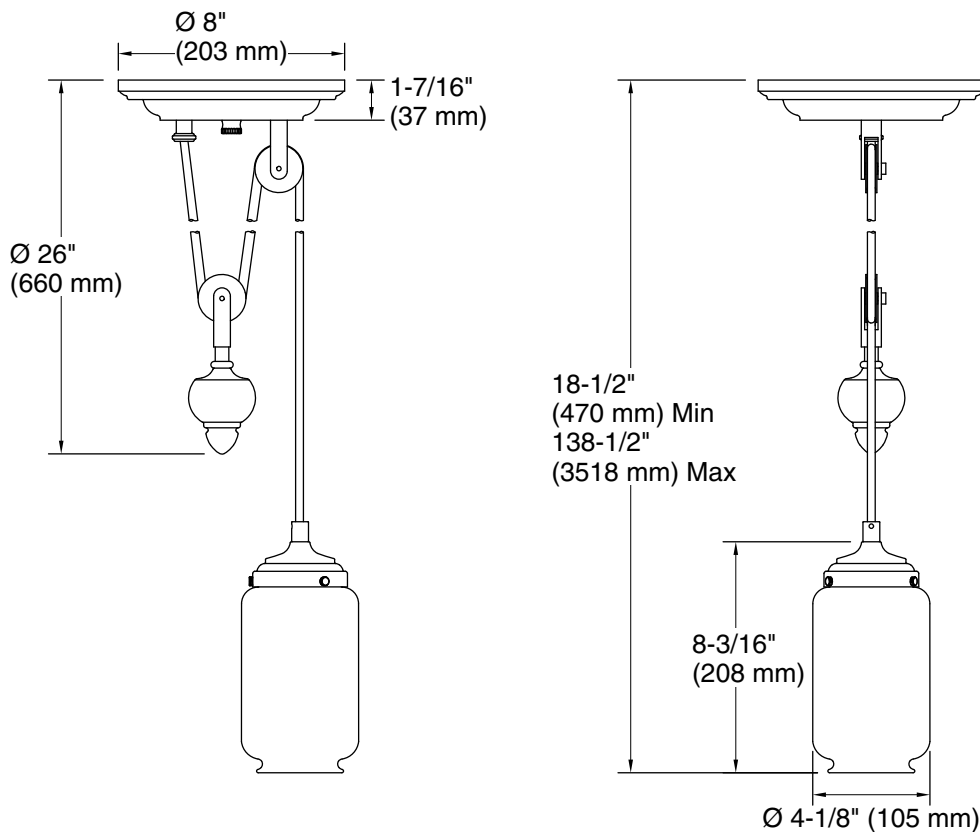

Features

- Complements Artifacts faucets and accessories
- Versatile design that features a frosted shade surrounded by a clear glass shade
- For a vintage look, remove the optional frosted glass and add any E26 medium-base Edison bulb (sold separately)
- For soft lighting, use an E26 medium-base type B light bulb with the frosted shade (bulb sold separately)
- A 7.5' (2.3 m) cord offers many height options
- Fixture is dimmable when paired with dimmer switch and compatible bulbs

Color tiles intended for reference only.

Color	Code	Description
	SNL	Polished Nickel
	CPL	Polished Chrome

Required Electrical Service

One circuit required.

Lights: 120 V, 0.333 A, 60 Hz

Technical Information

All product dimensions are nominal.

Material: Brass

Number of Lights: 1

Lighting Type: Socket-based

Socket Type: E-26 Medium

Number of Shades: 2

Shade Type: Frosted Glass

Hanging Type: Adjustable pulley

Height: $18\text{-}1/2''$ (470 mm) - $138\text{-}1/2''$ (3518 mm)

Electrical component rating: Socket Rating: 60 Hz, 40 W, 450 Lumens, 3000K