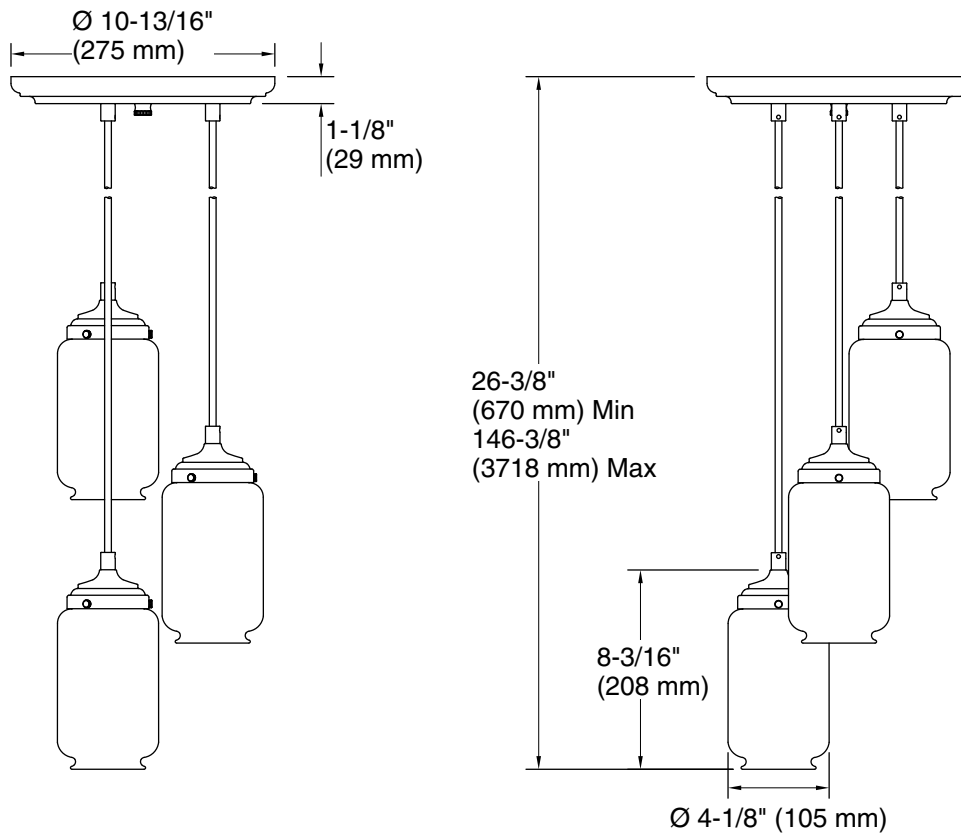

Required Electrical Service

One circuit required.

Lights: 120 V, 1 A, 60 Hz

Technical Information

All product dimensions are nominal.

Material: Brass
Number of Lights: 3
Lighting Type: Socket-based
Socket Type: E-26 Medium
Number of Shades: 3
Shade Type: Frosted Glass
Hanging Type: Cord
Height: 26-3/8" (671 mm) - 146-3/8" (3719 mm)
Electrical component rating: Socket Rating: 60 Hz, 40 W, 800 Lumens, 3000K