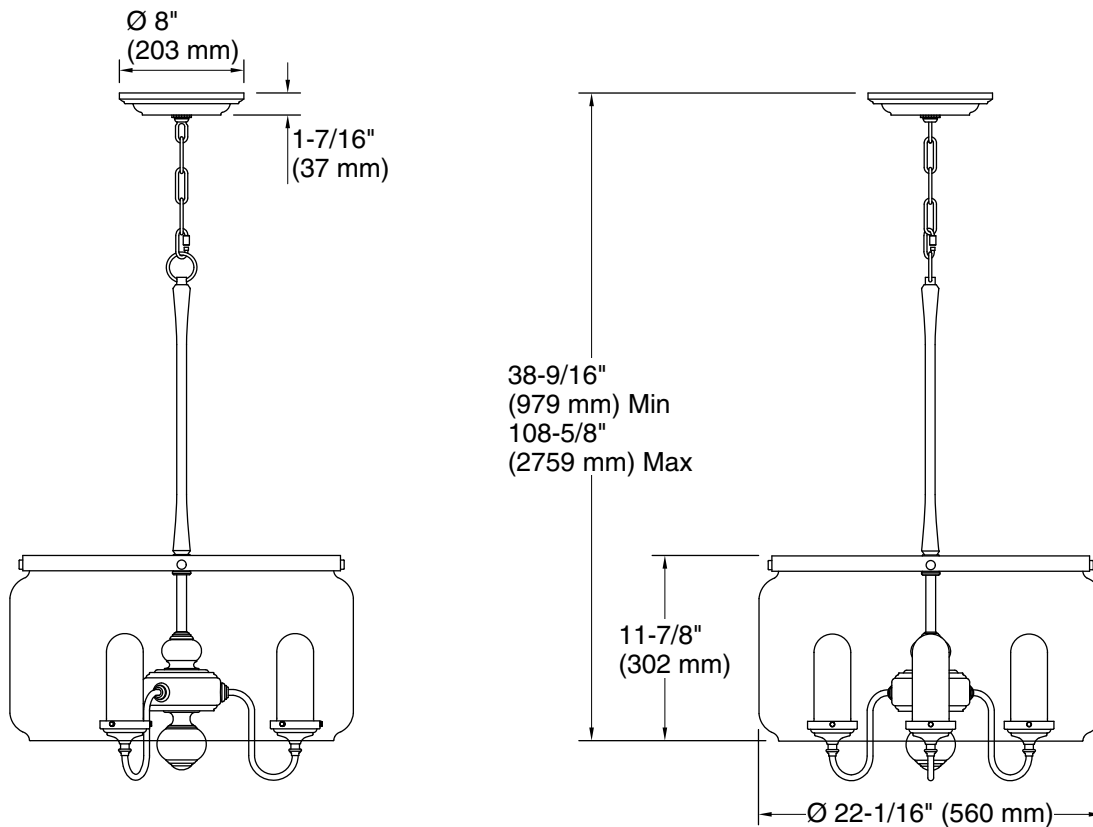

Required Electrical Service

One circuit required.

Lights: 120 V, 1 A, 60 Hz

Technical Information

All product dimensions are nominal.

Material: Brass
Number of Lights: 3
Lighting Type: Socket-based
Socket Type: E-26 Medium
Number of Shades: 4
Shade Type: Glass - clear, Glass - frosted
Hanging Type: Chain
Downrod Detail: 1 x 17-5/16" (439 mm)
Height: 38-9/16" (979 mm) -
108-5/8" (2759 mm)
Electrical component rating: Socket Rating: 60 Hz, 40 W, 1200
Lumens, 3000K