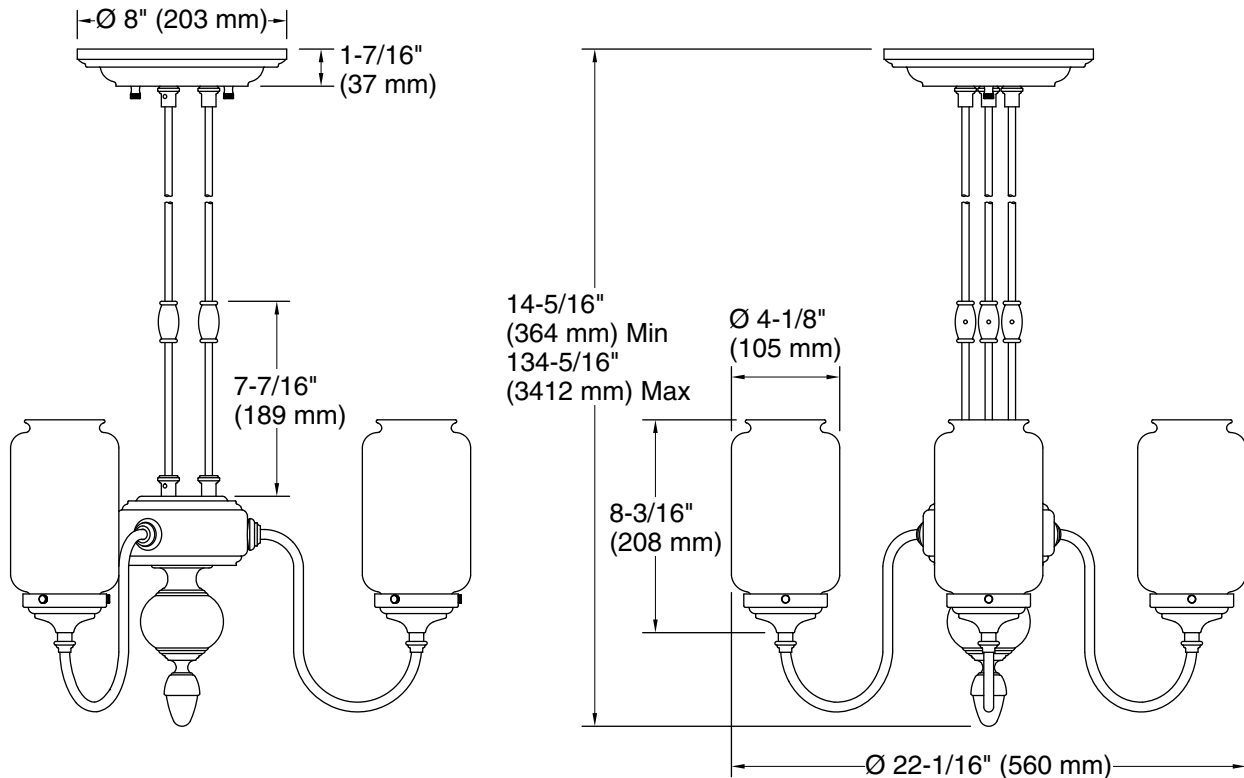

Required Electrical Service

One circuit required.

Lights: 120 V, 1 A, 60 Hz

Technical Information

All product dimensions are nominal.

Material: Brass

Number of Lights: 3

Lighting Type: Socket-based

Socket Type: E-26 Medium

Number of Shades: 6

Shade Type: Glass - frosted, Glass - clear

Hanging Type: Cord

Height: 14-5/16" (363 mm) -
134-5/16" (3411 mm)

Electrical component rating: Socket Rating: 60 Hz, 40 W, 1200
Lumens, 3000K