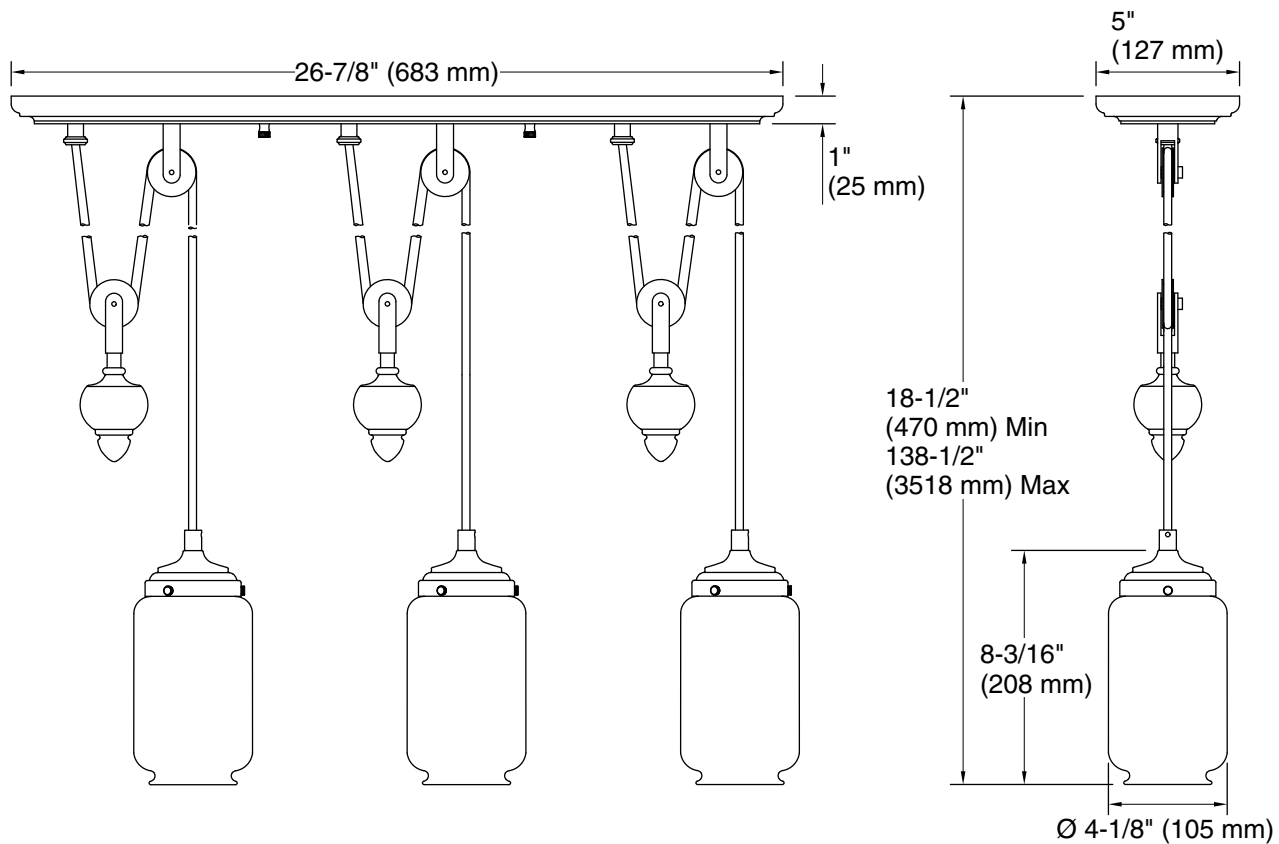

Required Electrical Service

One circuit required.

Lights: 120 V, 1 A, 60 Hz

Technical Information

All product dimensions are nominal.

Material: Brass
Number of Lights: 3
Lighting Type: Socket-based
Socket Type: E-26 Medium
Number of Shades: 6
Shade Type: Glass - frosted, Glass - clear
Hanging Type: Adjustable pulley
Height: 18-1/2" (470 mm) - 138-1/2" (3518 mm)
Electrical component rating: Socket Rating: 60 Hz, 40 W, 1200 Lumens, 3000K